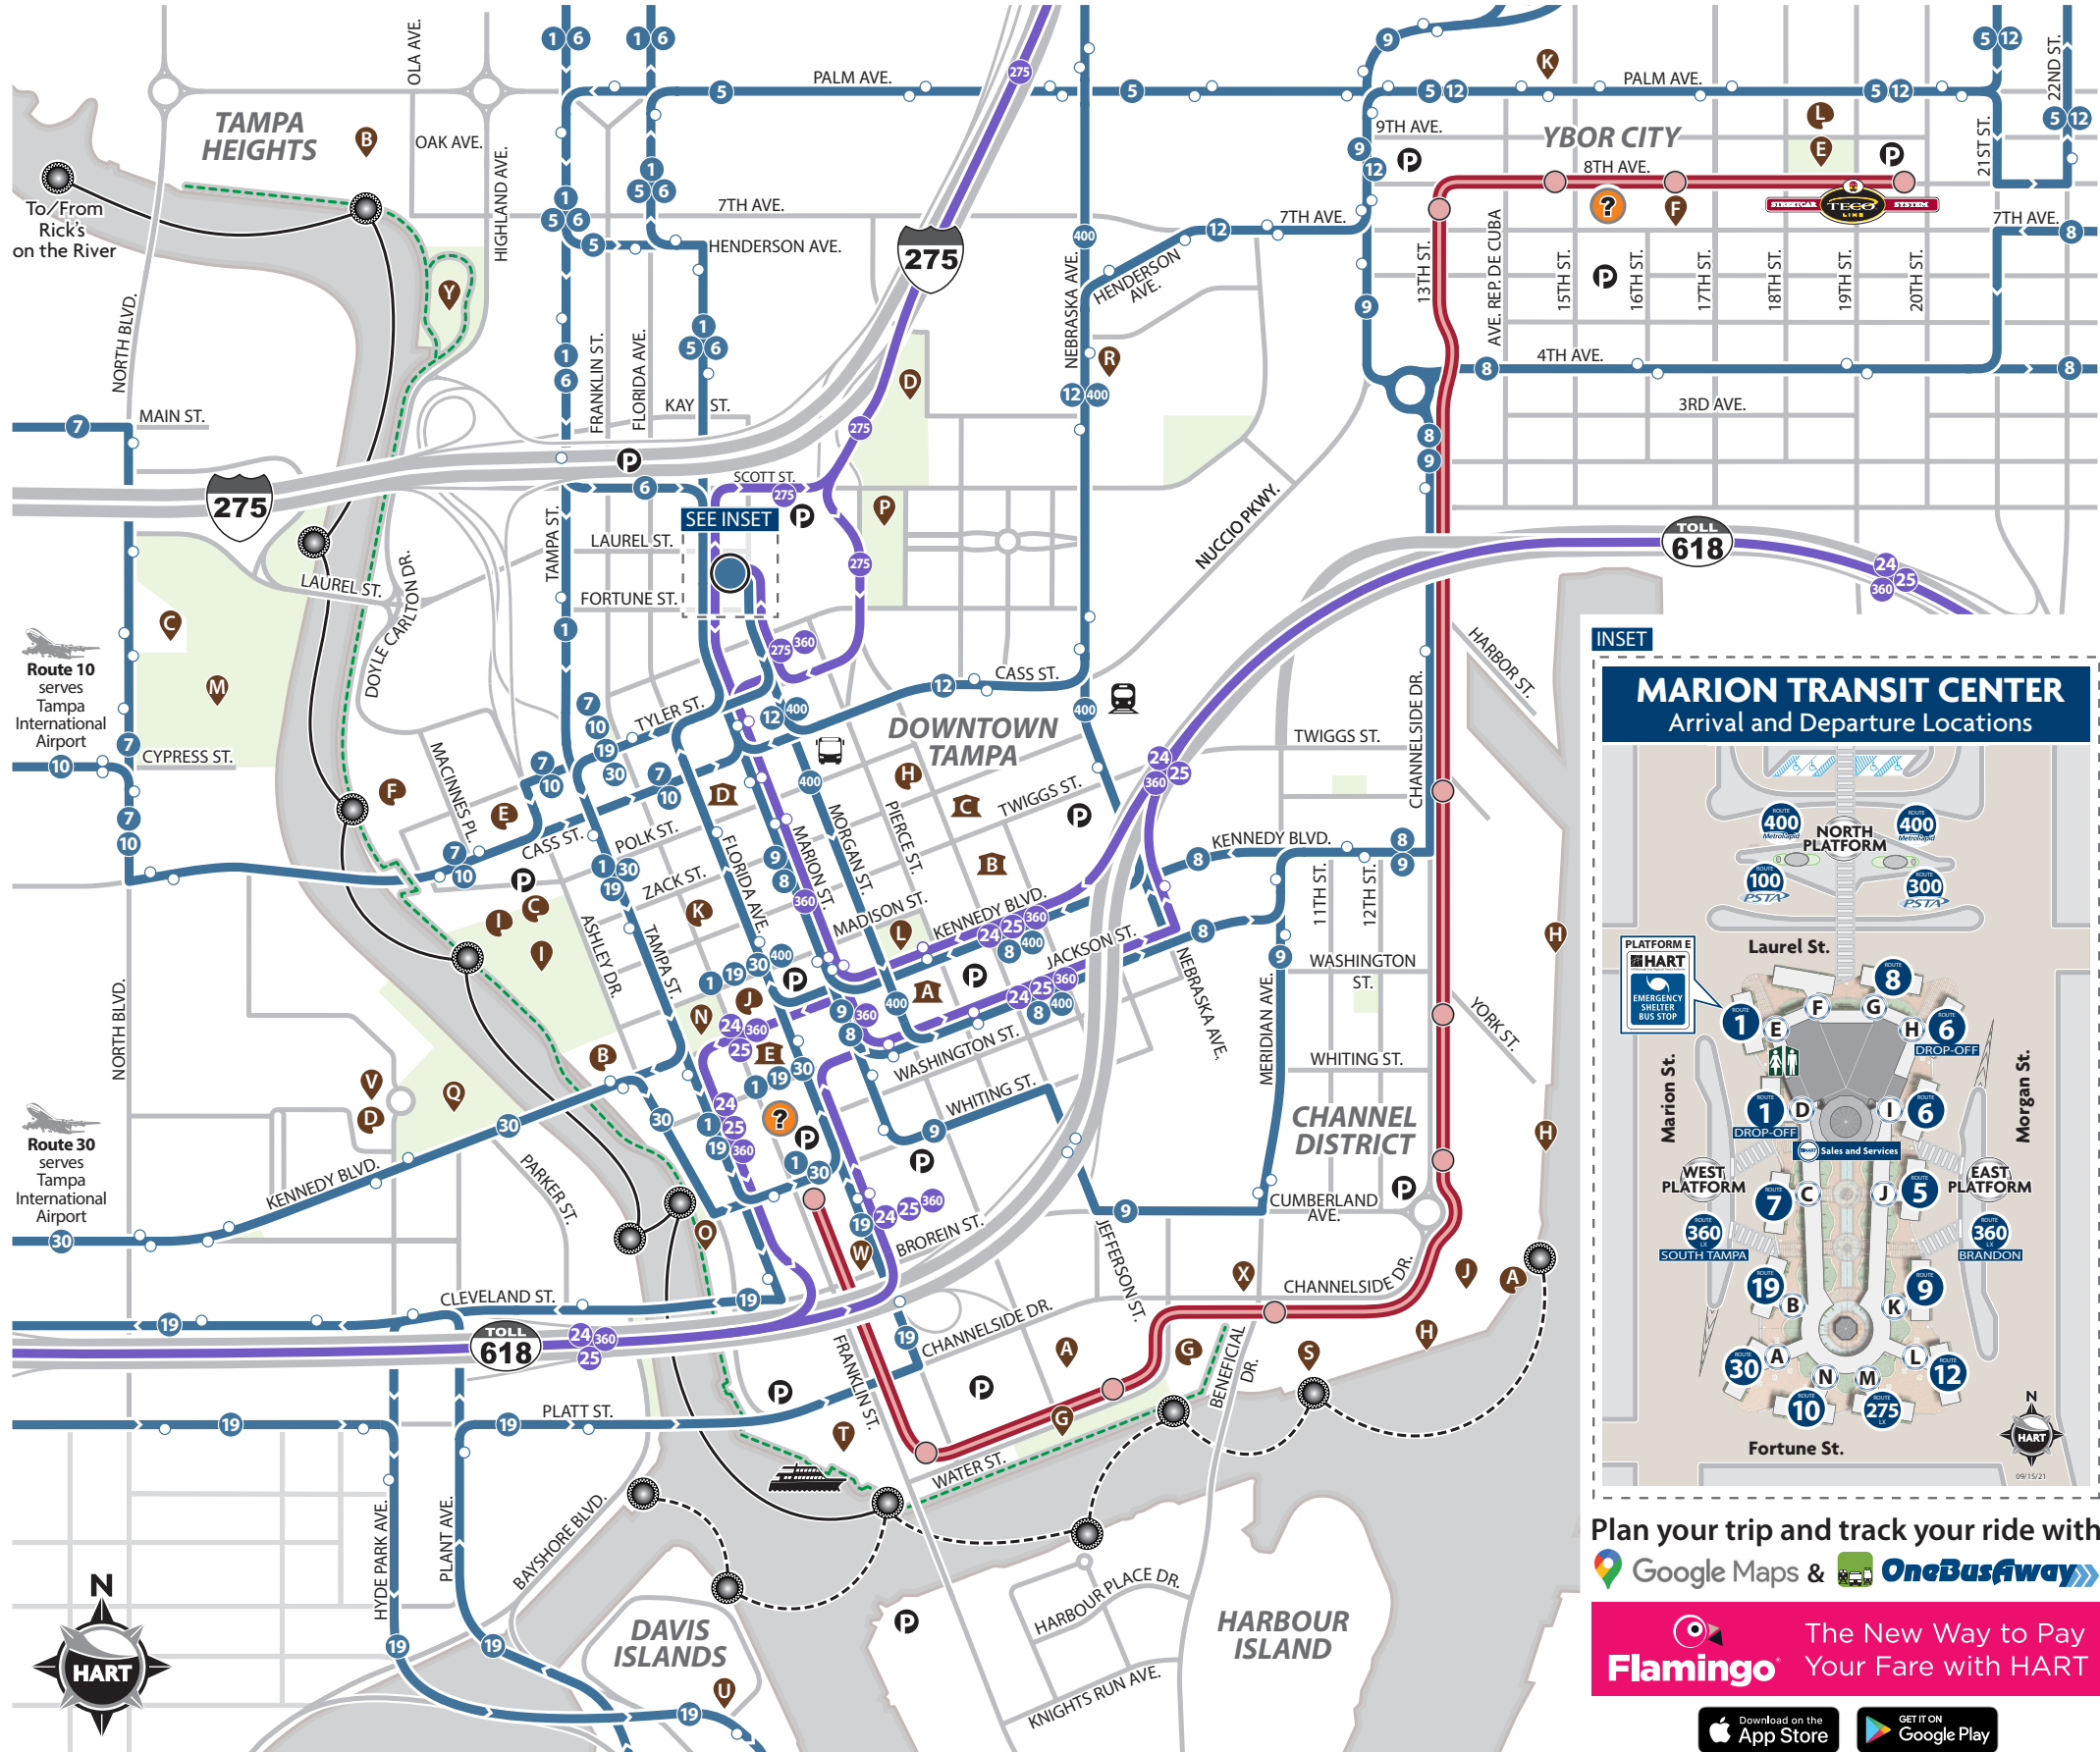

HART DOWNTOWN TAMPA MAP

LEGEND

HART SERVICE

- **HART Local Routes**
  Route & Stops
- **HART Limited Express Routes**
  Route & Stops
- **HART Marion Transit Center**
  Serving Routes: 1, 5, 6, 7, 8, 9, 10, 12, 19, 30, 275LX, 360LX, 400, 100X/300X (PSTA)

All HART buses are wheelchair accessible and are equipped with bicycle racks.

TECO LINE STREETCAR

- **TECO LINE STREETCAR**
  Route & Stations
- **FREE**
  Service every 15 minutes
- **MON-THU** 7 AM - 11 PM
- **FRI** 7 AM - 2 AM
- **SAT** 8:30 AM - 2 AM
- **SUN** 8:30 AM - 11 PM

ALTERNATIVE TRANSPORTATION

- **Pirate Water Taxi**
  Stops
  River Route
  Island Connector
- **Cross Bay Ferry**
  Seasonal Service
  St. Pete - Tampa
- **Union Station/Amtrak**
- **Greyhound Bus Station**
- **Parking**
- **Tampa Riverwalk**

POINTS OF INTEREST

- Visitor Information Center
- Amalie Arena
- Armature Works
- Boys & Girls Club
- Bro Bowl Skate Park
- Centennial Park
- Centro Ybor
- Cotanchobee Fort Brooke Park
- Cruise Terminal 2, 3 and 6
- Curtis Hixon Waterfront Park
- Florida Aquarium
- HCC Ybor City Campus
- Joe Chillura Courthouse Square
- Julian B. Lane Riverfront Park
- Lykes Gaslight Park
- MacDill Park
- Perry Harvey Sr. Park
- Plant Park
- Robert W. Saunders, Sr. Public Library
- Sparkman Wharf
- Tampa Convention Center
- Tampa General Hospital
- University of Tampa
- USF CAMLS
- USF Health
- Water Works Park

ARTS AND CULTURE

- American Victory Ship and Museum
- Florida Museum of Photographic Arts
- Glazer Children's Museum
- Henry B. Plant Museum
- John F. Germany Public Library
- Straz Center for the Performing Arts
- Tampa Bay History Center
- Tampa Firefighters Museum
- Tampa Museum of Art
- Tampa Police Museum
- Tampa Theatre
- Ybor City Museum

GOVERNMENT

- County Center
- Courthouse Annex
- Edgecomb Courthouse
- Gibbons U.S. District Courthouse
- Old City Hall/Municipal Office Building