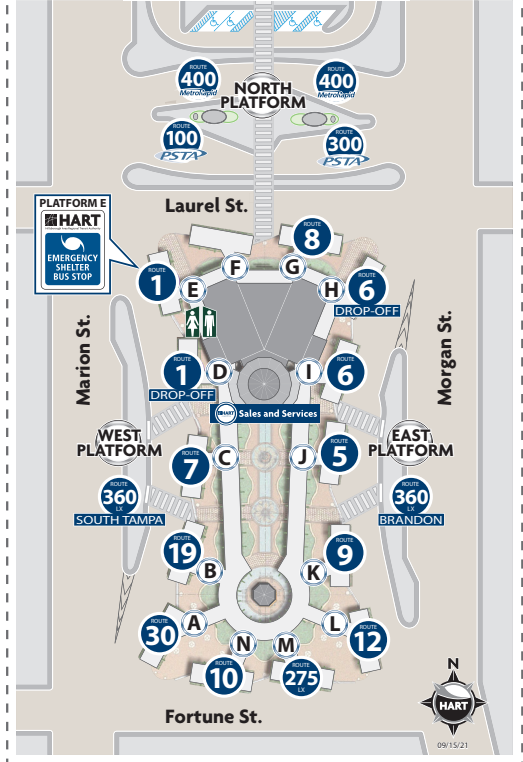

### TECO LINE STREETCAR

- TECO LINE STREETCAR**  
Route & Stations
- FREE**  
Service every 15 minutes
- MON-THU** 7 AM - 11 PM
- FRI** 7 AM - 2 AM
- SAT** 8:30 AM - 2 AM
- SUN** 8:30 AM - 11 PM

### ALTERNATIVE TRANSPORTATION

- Pirate Water Taxi**  
Stops  
River Route  
Island Connector
- Cross Bay Ferry**  
Seasonal Service  
St. Pete - Tampa
- Union Station/Amtrak**
- Greyhound Bus Station**
- Parking**
- Tampa Riverwalk**

### POINTS OF INTEREST

- Visitor Information Center
- Amalie Arena
- Armature Works
- Boys & Girls Club
- Bro Bowl Skate Park
- Centennial Park
- Centro Ybor
- Cotanchobee Fort Brooke Park
- Cruise Terminal 2, 3 and 6
- Curtis Hixon Waterfront Park
- Florida Aquarium
- HCC Ybor City Campus
- Joe Chillura Courthouse Square
- Julian B. Lane Riverfront Park
- Lykes Gaslight Park
- MacDill Park
- Perry Harvey Sr. Park
- Plant Park
- Robert W. Saunders, Sr. Public Library
- Sparkman Wharf
- Tampa Convention Center
- Tampa General Hospital
- University of Tampa
- USF CAMLS
- USF Health
- Water Works Park

### INSET MARION TRANSIT CENTER Arrival and Departure Locations

Plan your trip and track your ride with

Google Maps & OneBusAway

The New Way to Pay Your Fare with HART

Download on the App Store | GET IT ON Google Play