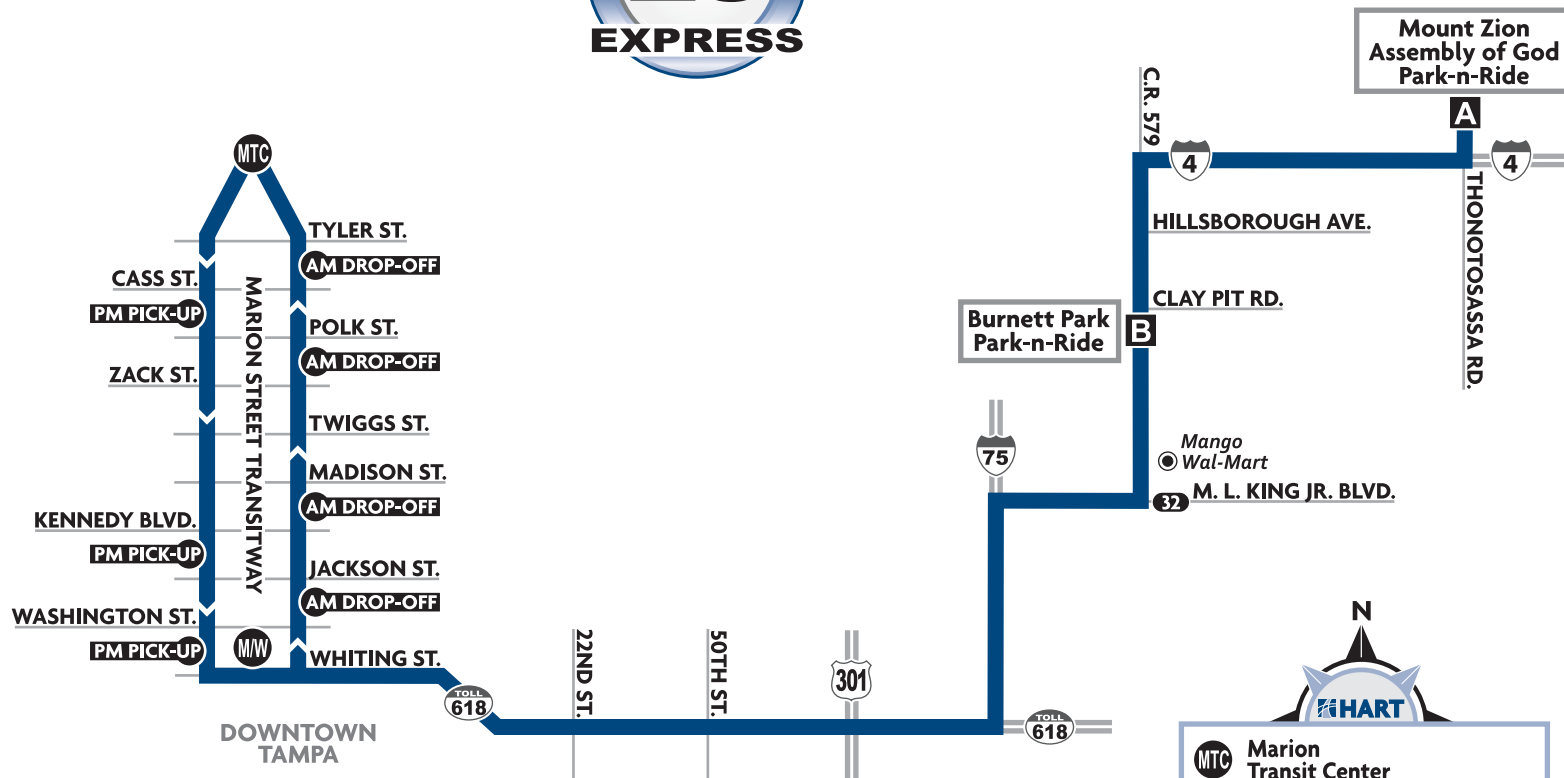

# ROUTE 28 EXPRESS

- MTC** Marion Transit Center  
1, 2, 4, 5, 6, 6LTD, 7, 8, 9, 10, 12, 14, 18, 19, 30, 96, 20X, 22X, 27LX, 28X, 47LX, 50X, 51X, 61LX, 100X, 200X, 300X
- M/W** Marion St. @ Whiting St. / Washington St.
- #** Connecting Routes