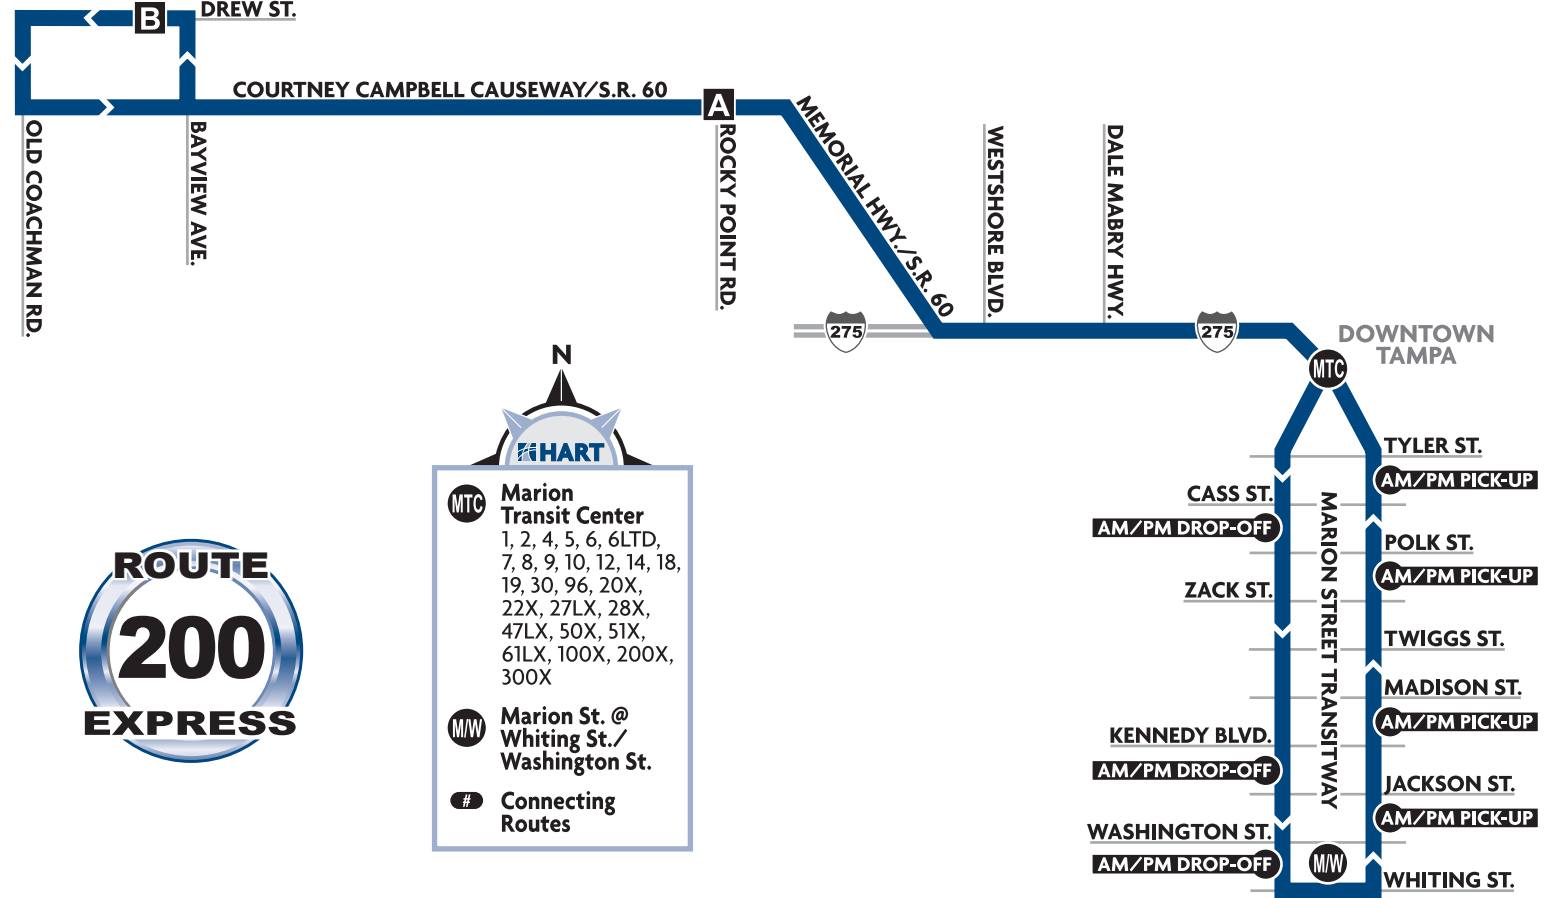

Eddie C. Moore
Complex
Park-n-Ride

**ROUTE
200
EXPRESS**

HART

MTC Marion Transit Center
1, 2, 4, 5, 6, 6LTD,
7, 8, 9, 10, 12, 14, 18,
19, 30, 96, 20X,
22X, 27LX, 28X,
47LX, 50X, 51X,
61LX, 100X, 200X,
300X

MWV Marion St. @
Whiting St./
Washington St.

Connecting
Routes

- MTC**
- TYLER ST. AM/PM PICK-UP
- CASS ST. AM/PM DROP-OFF
- ZACK ST.
- POLK ST. AM/PM PICK-UP
- TWIGGS ST.
- MADISON ST. AM/PM PICK-UP
- JACKSON ST. AM/PM PICK-UP
- WHITING ST. MWV
- KENNEDY BLVD. AM/PM DROP-OFF
- WASHINGTON ST. AM/PM DROP-OFF
- MARION STREET TRANSWAY