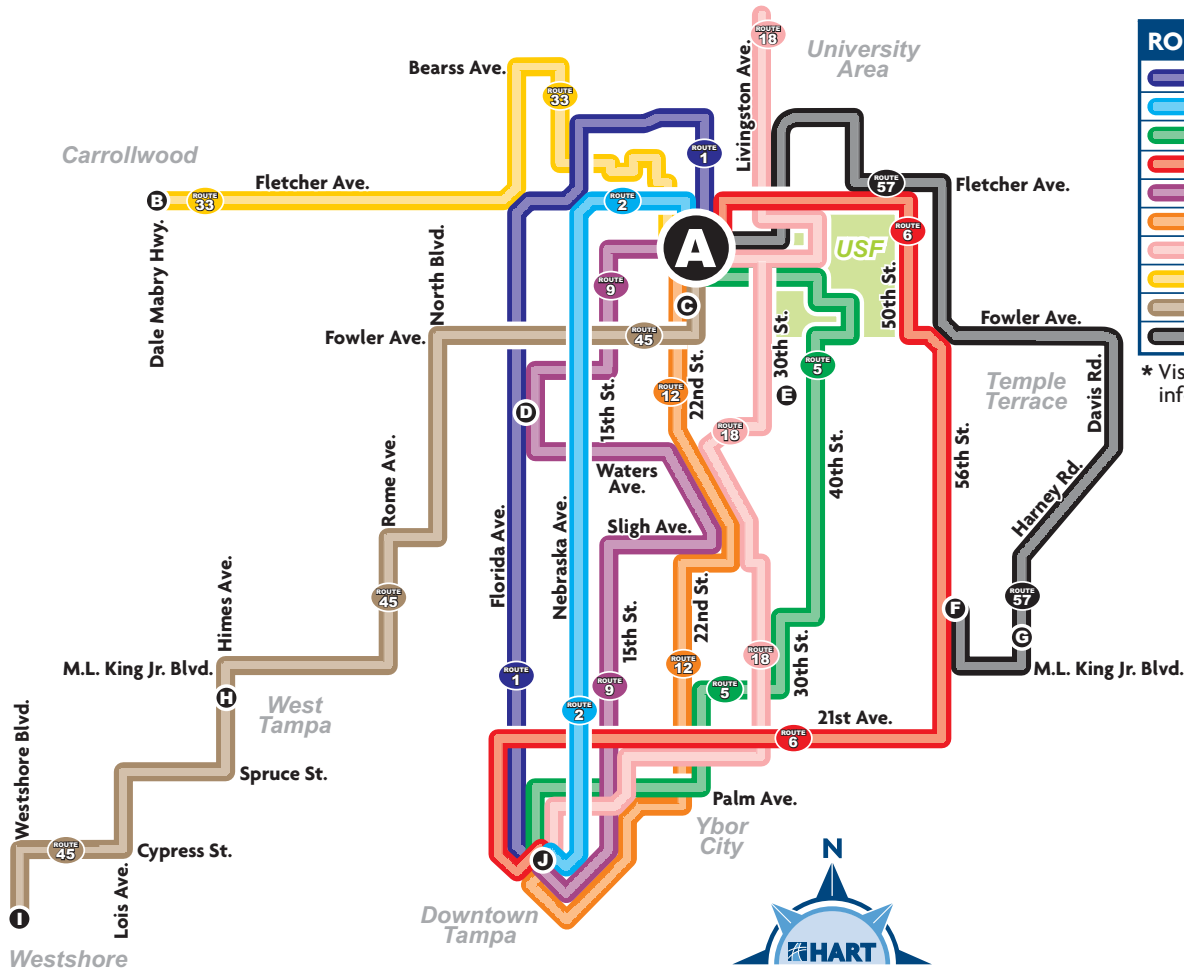

# TEN HART BUS ROUTES SERVE USF AREA. CHECK OUT THE LATE NIGHT SERVICE!

ROUTE COLOR AND NAME	WEEKDAY SERVICE*
Route 1 - Florida Ave.	Until midnight
Route 2 - Nebraska Ave.	Until midnight
Route 5 - 40th St.	Until 9:30 p.m.
Route 6 - 56th St.	Until midnight
Route 9 - 15th St.	Until 9 p.m.
Route 12 - 22nd St.	Until midnight
Route 18 - 30th St.	Until 11 p.m.
Route 33 - Fletcher Ave.	Until 11 p.m.
Route 45 - U.A.T.C./Rome Ave./Westshore Plaza	Until 10:30 p.m.
Route 57 - U.A.T.C./Temple Terrace/netp@rk	Until 10:30 p.m.

\* Visit [www.goHART.org](http://www.goHART.org) or use RouteShout on your cell phones for more detailed information and weekend hours. All routes except Route 57 provide weekend service.

<b>University Area Transit Center</b> Connection with Rts. 1, 2, 5, 6, 9, 12, 18, 33, 45, 57	<b>Seminole Hard Rock Hotel and Casino Complex</b> Connection with Rts. 15, 32, 57
<b>Fletcher Ave. @ Dale Mabry Hwy.</b> Connection with Rts. 33, 36, Northdale Flex	<b>West Tampa Transfer Center</b> Connection with Rts. 7, 32, 36, 41, 45
<b>University Mall</b> Connection with Rts. 12, 45	<b>Westshore Plaza Transfer Center</b> Connection with Rts. 15, 30 (on street stop), South Tampa Flex
<b>Yukon Transfer Center</b> Connection with Rts. 1, 9, 14, 16, 39	<b>Marion Transit Center</b> Connection with Rts. 1, 2, 4, 5, 6, 6LTD, 7, 8, 9, 10, 12, 14, 18, 19, 30, 36, 20X, 22X, 27LX, 28X, 47LX, 50X, 51X, 61LX, 100X, 200X, 300X
<b>Busch Gardens</b>	
<b>netp@rk Transfer Center</b> Connection with Rts. 6, 15, 32, 34, 37, 39, 41, 57	