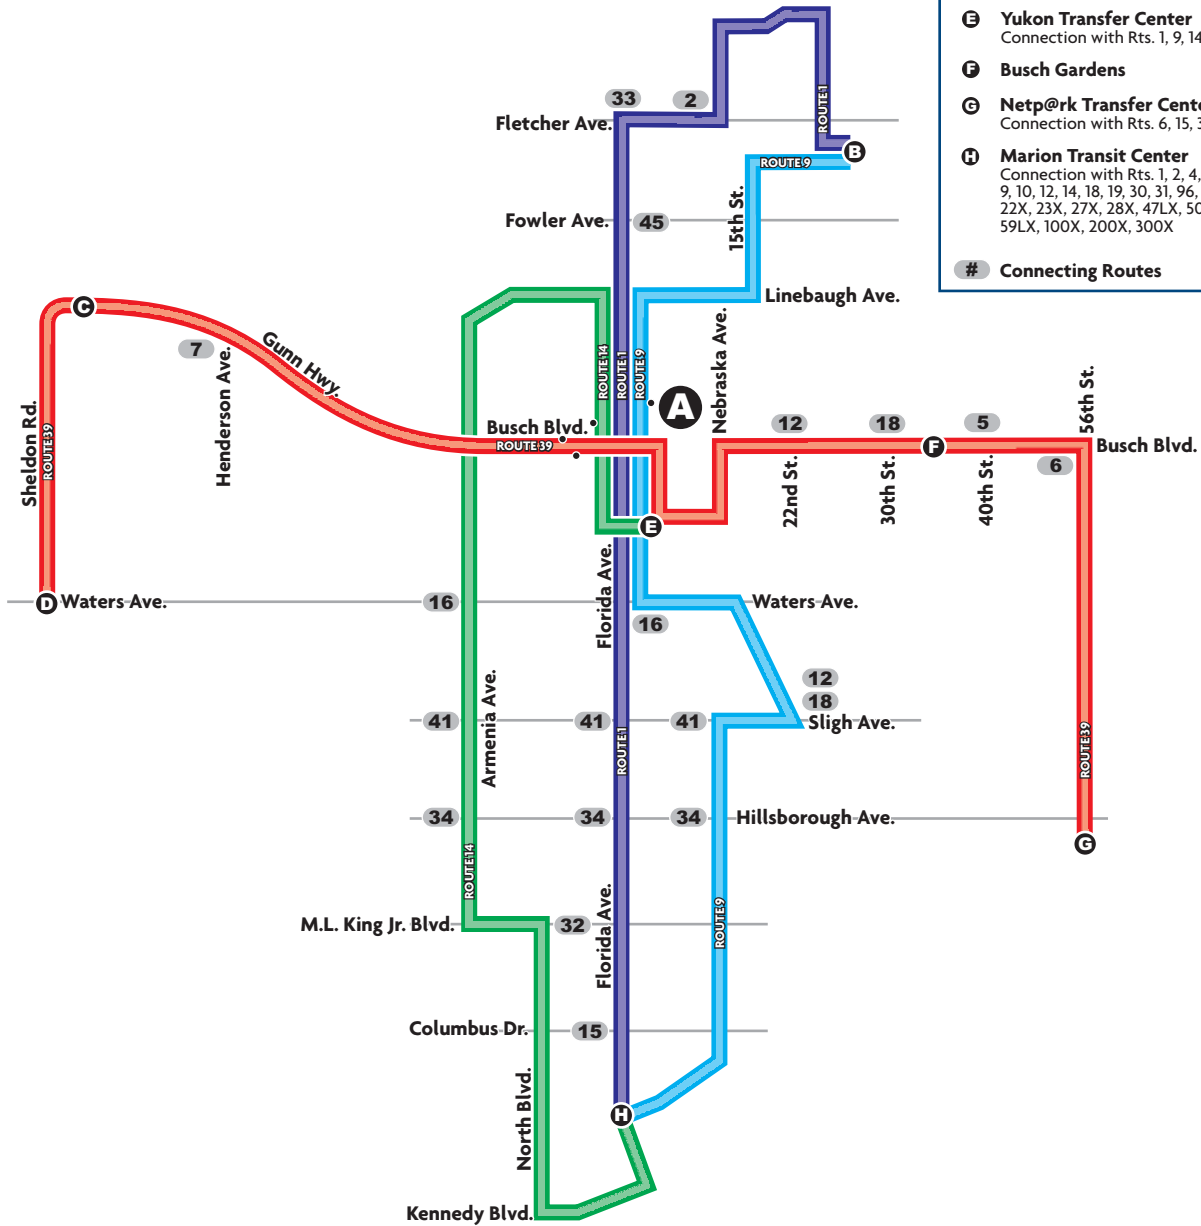

# Ultimate Medical Academy

9309 North Florida Ave.  
Tampa, FL

## Connection with:

-  Route 1 - Florida Ave.
-  Route 9 - Busch Blvd.
-  Route 14 - Armenia Ave.
-  Route 39 - Busch Blvd.

- A** Ultimate Medical Academy  
Connection with Rts. 1, 9, 14, 39
- B** University Area Transit Center  
Connection with Rts. 1, 2, 5, 6, 9, 12, 18, 33, 45, 57
- C** Westfield Citrus Park Mall
- D** Northwest Transfer Center  
Connection with Rts. 16, 30, 34, 39, 59LX, 88
- E** Yukon Transfer Center  
Connection with Rts. 1, 9, 14, 16, 39
- F** Busch Gardens
- G** Netp@rk Transfer Center  
Connection with Rts. 6, 15, 32, 34, 37, 39, 41, 57
- H** Marion Transit Center  
Connection with Rts. 1, 2, 4, 5, 6, 7, 8, 9, 10, 12, 14, 18, 19, 30, 31, 96, 20X, 22X, 23X, 27X, 28X, 47LX, 50X, 51X, 59LX, 100X, 200X, 300X
- #** Connecting Routes

For more information call HARTinfo Line at (813) 254-4278 or visit [www.goHART.org](http://www.goHART.org)