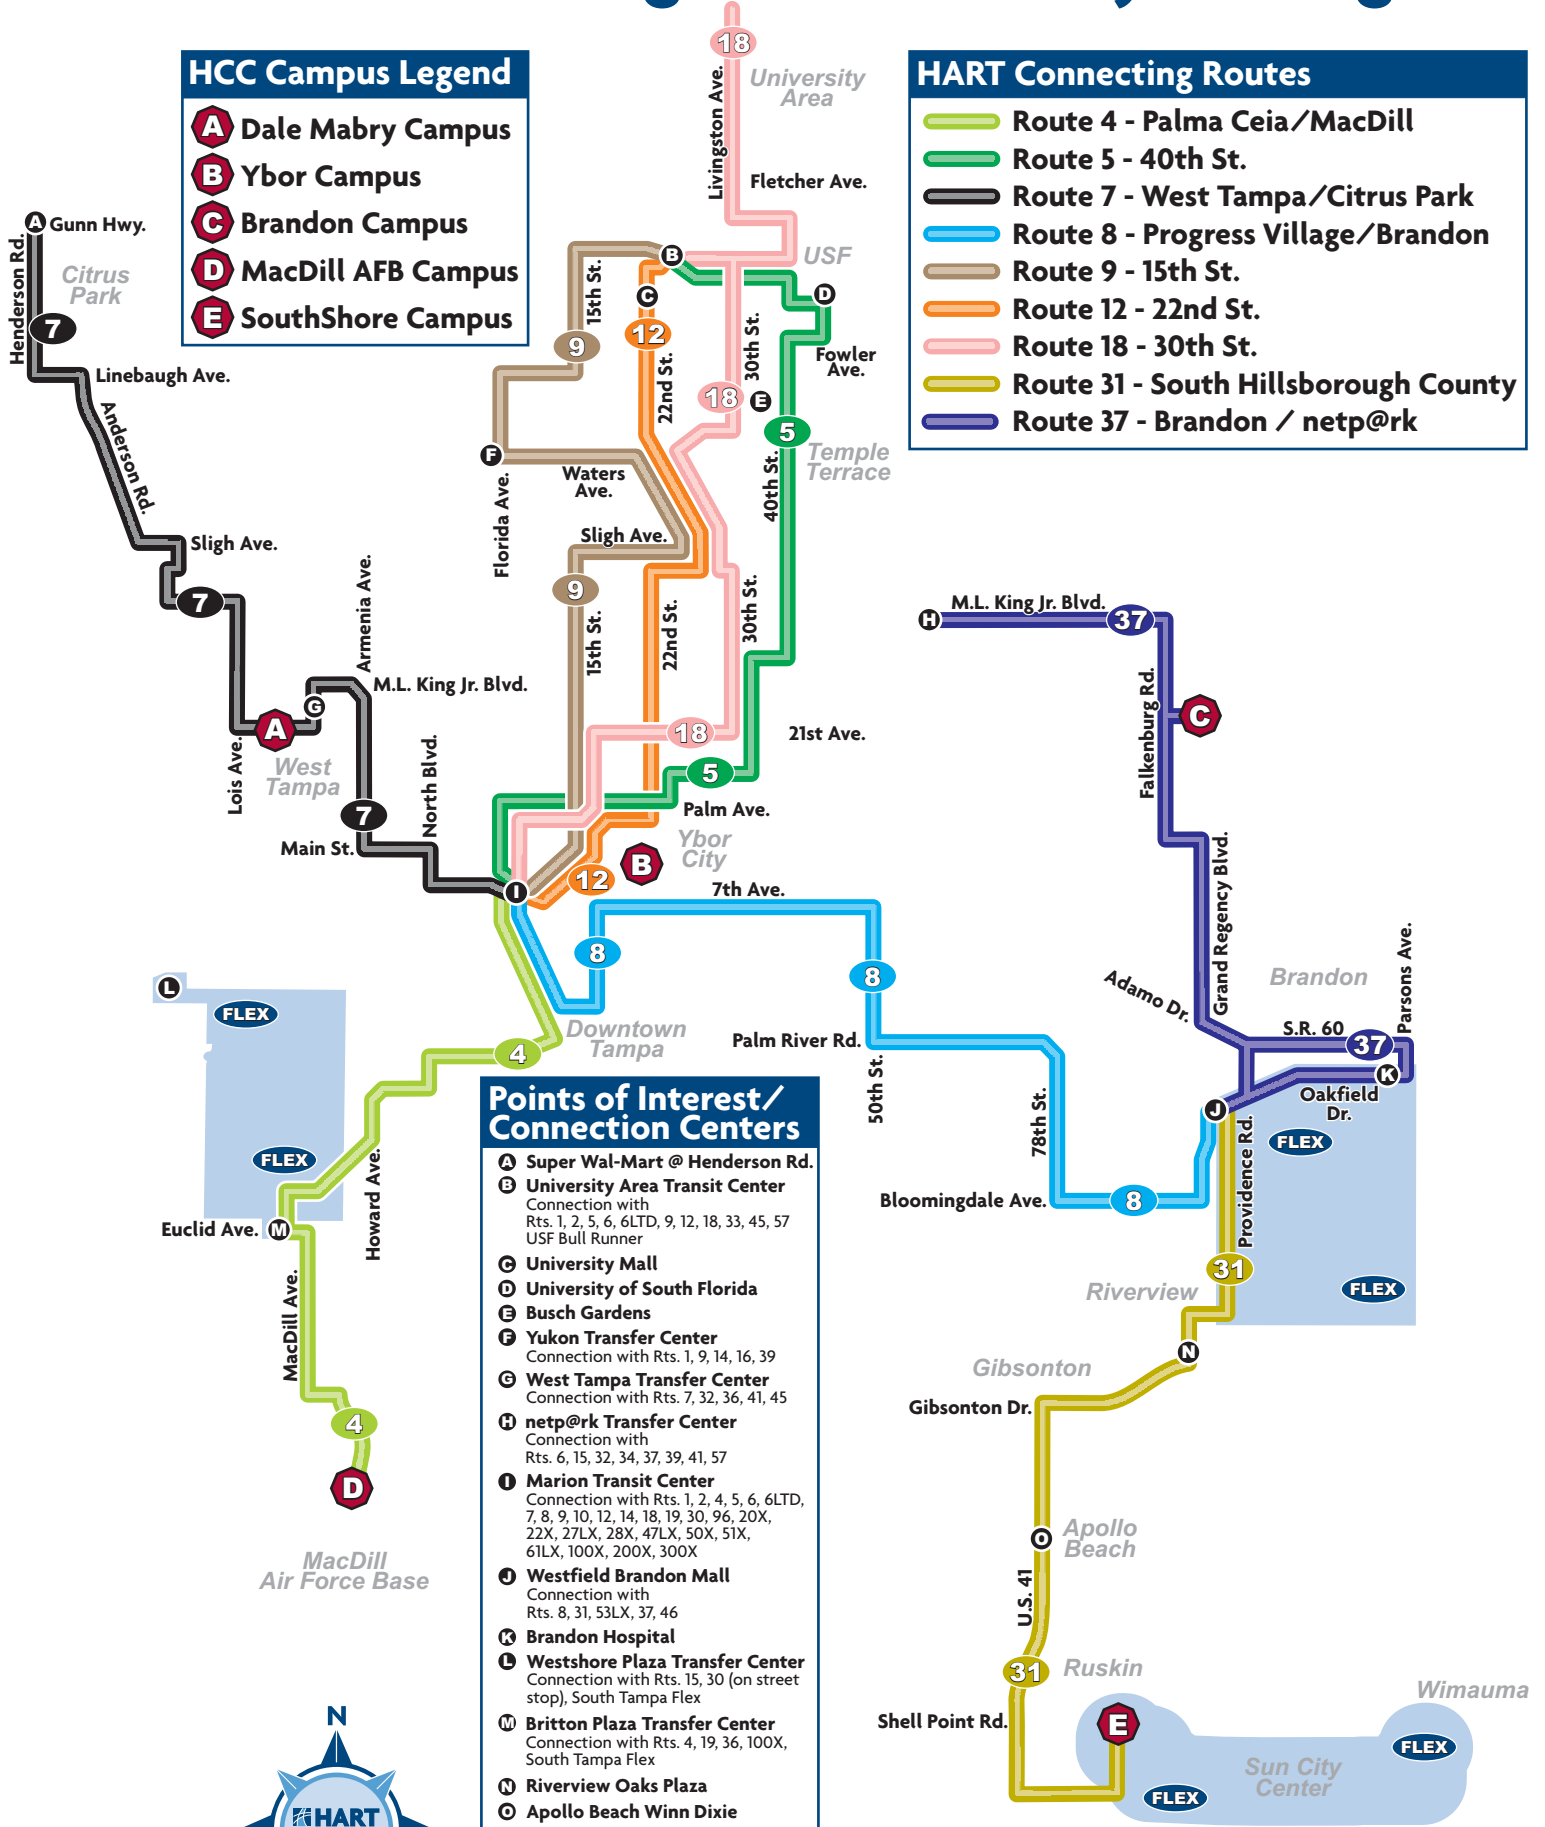

# HART Connection with Hillsborough Community College

## HCC Campus Legend

- A** Dale Mabry Campus
- B** Ybor Campus
- C** Brandon Campus
- D** MacDill AFB Campus
- E** SouthShore Campus

## HART Connecting Routes

- █ Route 4 - Palma Ceia/MacDill
- █ Route 5 - 40th St.
- █ Route 7 - West Tampa/Citrus Park
- █ Route 8 - Progress Village/Brandon
- █ Route 9 - 15th St.
- █ Route 12 - 22nd St.
- █ Route 18 - 30th St.
- █ Route 31 - South Hillsborough County
- █ Route 37 - Brandon / netp@rk

## Points of Interest / Connection Centers

- A** Super Wal-Mart @ Henderson Rd.
- B** University Area Transit Center  
Connection with Rts. 1, 2, 5, 6, 6LTD, 9, 12, 18, 33, 45, 57  
USF Bull Runner
- C** University Mall
- D** University of South Florida
- E** Busch Gardens
- F** Yukon Transfer Center  
Connection with Rts. 1, 9, 14, 16, 39
- G** West Tampa Transfer Center  
Connection with Rts. 7, 32, 36, 41, 45
- H** netp@rk Transfer Center  
Connection with Rts. 6, 15, 32, 34, 37, 39, 41, 57
- I** Marion Transit Center  
Connection with Rts. 1, 2, 4, 5, 6, 6LTD, 7, 8, 9, 10, 12, 14, 18, 19, 30, 96, 20X, 22X, 27LX, 28X, 47LX, 50X, 51X, 61LX, 100X, 200X, 300X
- J** Westfield Brandon Mall  
Connection with Rts. 8, 31, 53LX, 37, 46
- K** Brandon Hospital
- L** Westshore Plaza Transfer Center  
Connection with Rts. 15, 30 (on street stop), South Tampa Flex
- M** Britton Plaza Transfer Center  
Connection with Rts. 4, 19, 36, 100X, South Tampa Flex
- N** Riverview Oaks Plaza
- O** Apollo Beach Winn Dixie