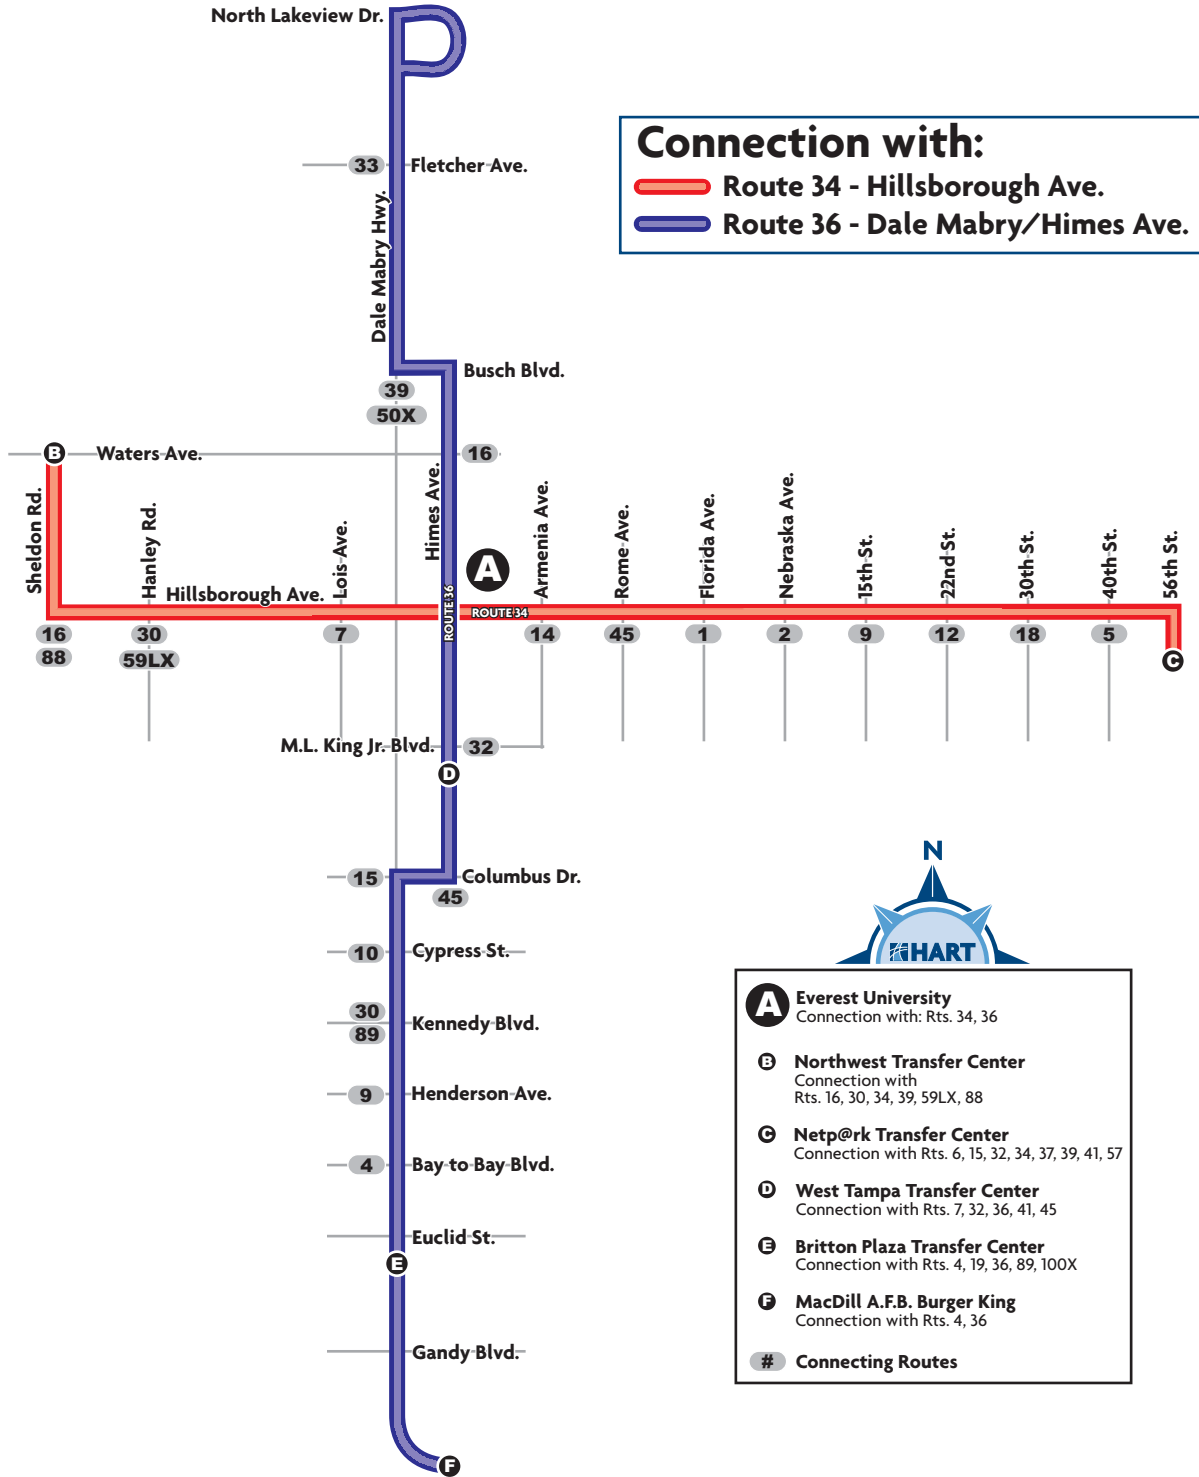

Everest University

3319 West Hillsborough Ave.
Tampa, FL

Connection with:
— Route 34 - Hillsborough Ave.
— Route 36 - Dale Mabry/Himes Ave.

- A** Everest University
Connection with: Rts. 34, 36
- B** Northwest Transfer Center
Connection with Rts. 16, 30, 34, 39, 59LX, 88
- C** Netp@rk Transfer Center
Connection with Rts. 6, 15, 32, 34, 37, 39, 41, 57
- D** West Tampa Transfer Center
Connection with Rts. 7, 32, 36, 41, 45
- E** Britton Plaza Transfer Center
Connection with Rts. 4, 19, 36, 89, 100X
- F** MacDill A.F.B. Burger King
Connection with Rts. 4, 36
- #** Connecting Routes