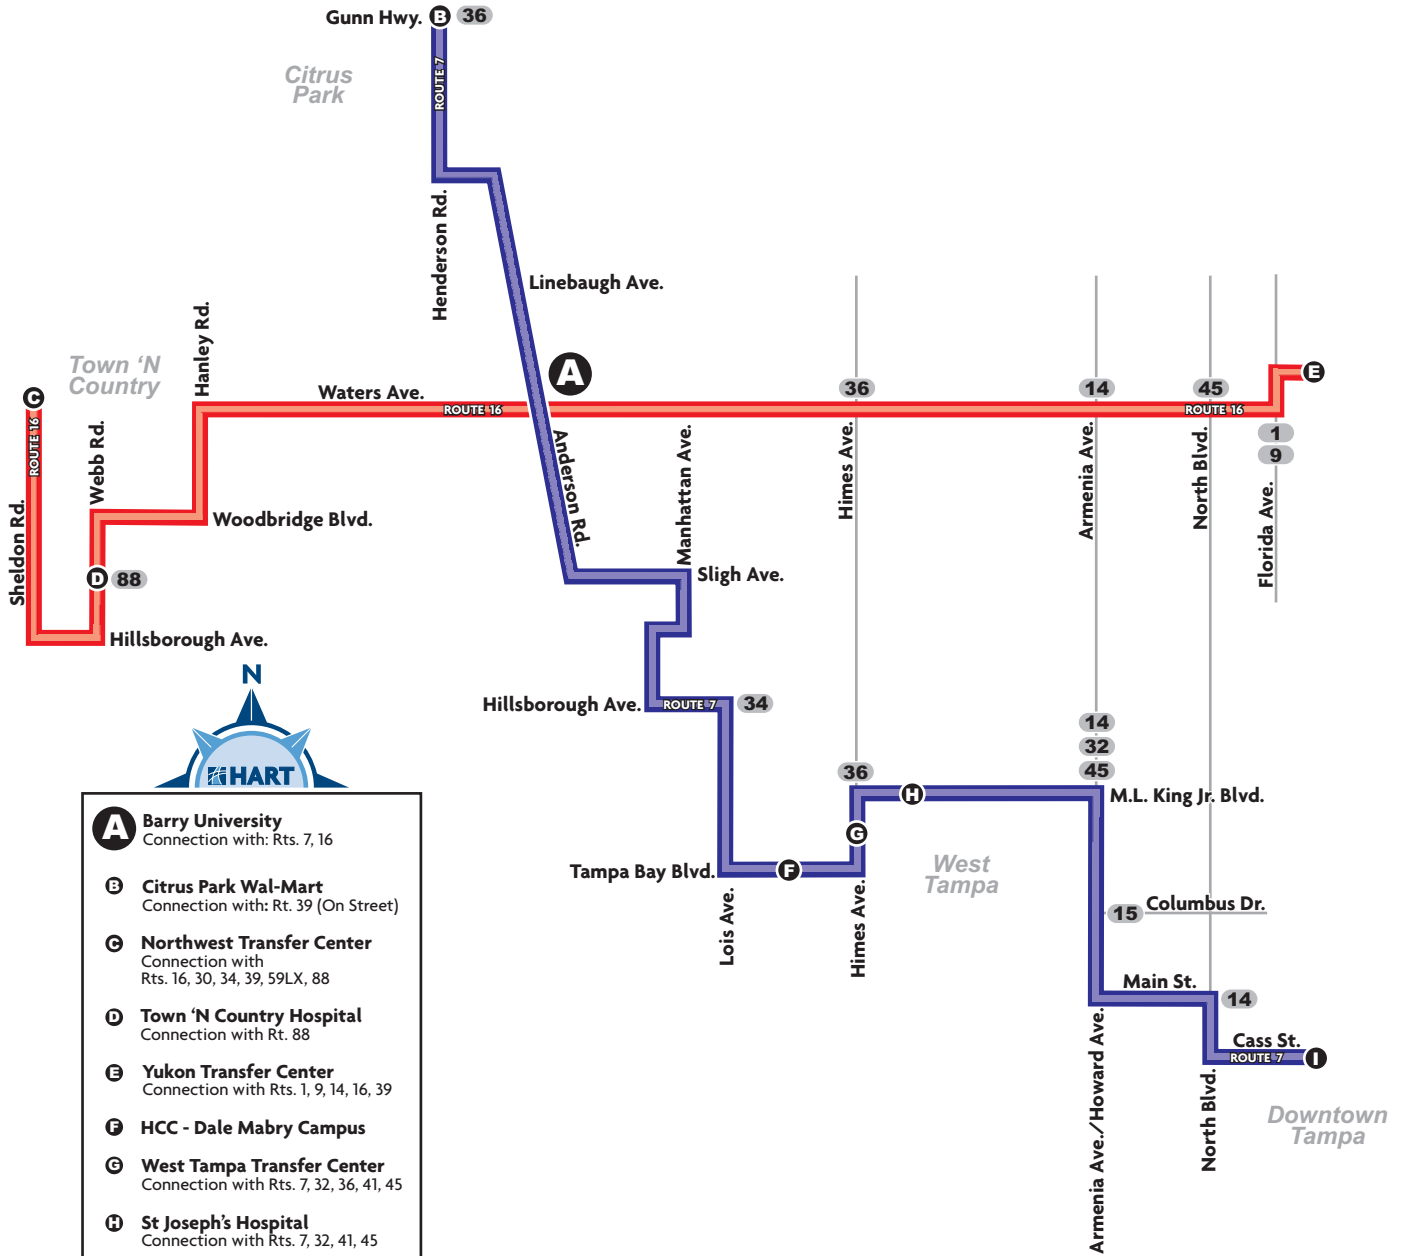

# Barry University

5501 West Waters Ave.  
Tampa, FL

- A Barry University**  
Connection with: Rts. 7, 16
- B Citrus Park Wal-Mart**  
Connection with: Rt. 39 (On Street)
- C Northwest Transfer Center**  
Connection with  
Rts. 16, 30, 34, 39, 59LX, 88
- D Town 'N Country Hospital**  
Connection with Rt. 88
- E Yukon Transfer Center**  
Connection with Rts. 1, 9, 14, 16, 39
- F HCC - Dale Mabry Campus**
- G West Tampa Transfer Center**  
Connection with Rts. 7, 32, 36, 41, 45
- H St Joseph's Hospital**  
Connection with Rts. 7, 32, 41, 45
- I Marion Transit Center**  
Connection with Rts. 1, 2, 4, 5, 6, 7, 8,  
9, 10, 12, 14, 18, 19, 30, 31, 96, 20X,  
22X, 23X, 27LX, 28X, 47LX, 50X, 51X,  
59LX, 100X, 200X, 300X
- # Connecting Routes**

Hillsborough Area Regional Transit Authority

For more information call HARTinfo Line at (813) 254-4278 or visit [www.goHART.org](http://www.goHART.org)