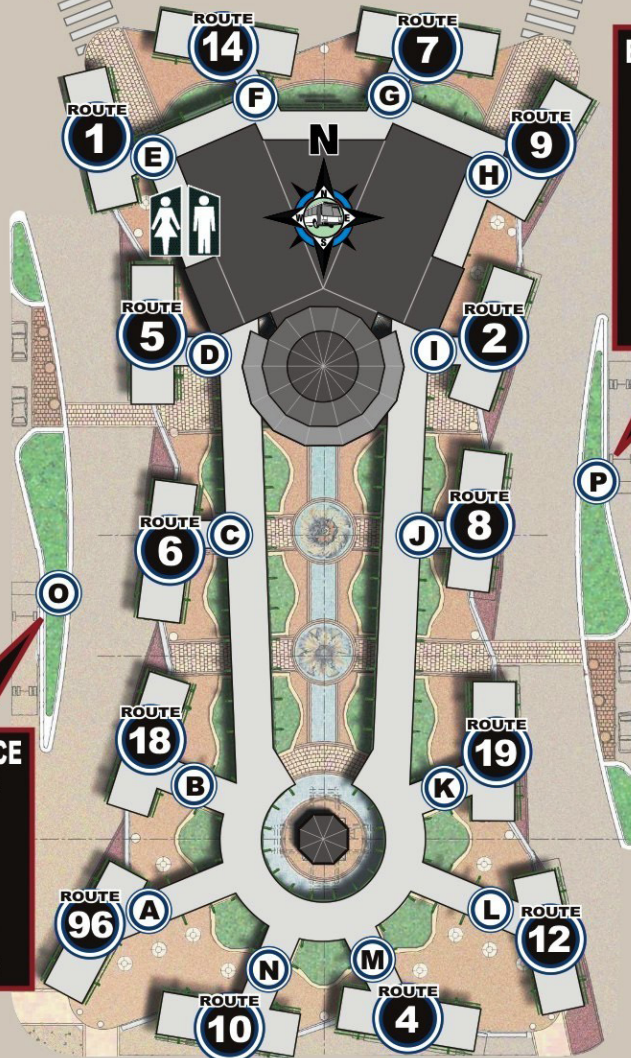

MARION TRANSIT CENTER

ROUTE DEPARTURE/ARRIVAL LOCATIONS

Marion St.

Laurel St.

EXPRESS SERVICE
AM Drop Off
 20X, 23X, 50X,
 51X, 59LX, 200X
PM Drop Off
 59LX, 200X
AM Pick Up
 47LX
PM Pick Up
 22X, 27X, 28X,
 47LX

EXPRESS SERVICE
AM Drop Off
 22X, 27X, 28X,
 47LX
AM Pick Up
 59LX, 200X
PM Pick Up
 20X, 23X, 50X,
 51X, 59LX, 200X

Morgan St.

Fortune St.