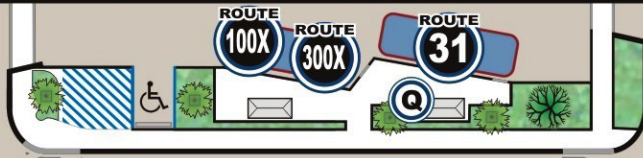

MARION TRANSIT CENTER

ROUTE DEPARTURE/ARRIVAL LOCATIONS

Marion St.

Laurel St.

EXPRESS SERVICE
AM Drop Off
 20X, 23X, 50X,
 51X, 59LX, 200X
PM Drop Off
 59LX, 200X
AM Pick Up
 47LX
PM Pick Up
 22X, 27X, 28X,
 47LX

EXPRESS SERVICE
AM Drop Off
 22X, 27X, 28X,
 47LX
AM Pick Up
 59LX, 200X
PM Pick Up
 20X, 23X, 50X,
 51X, 59LX, 200X

Morgan St.

Fortune St.