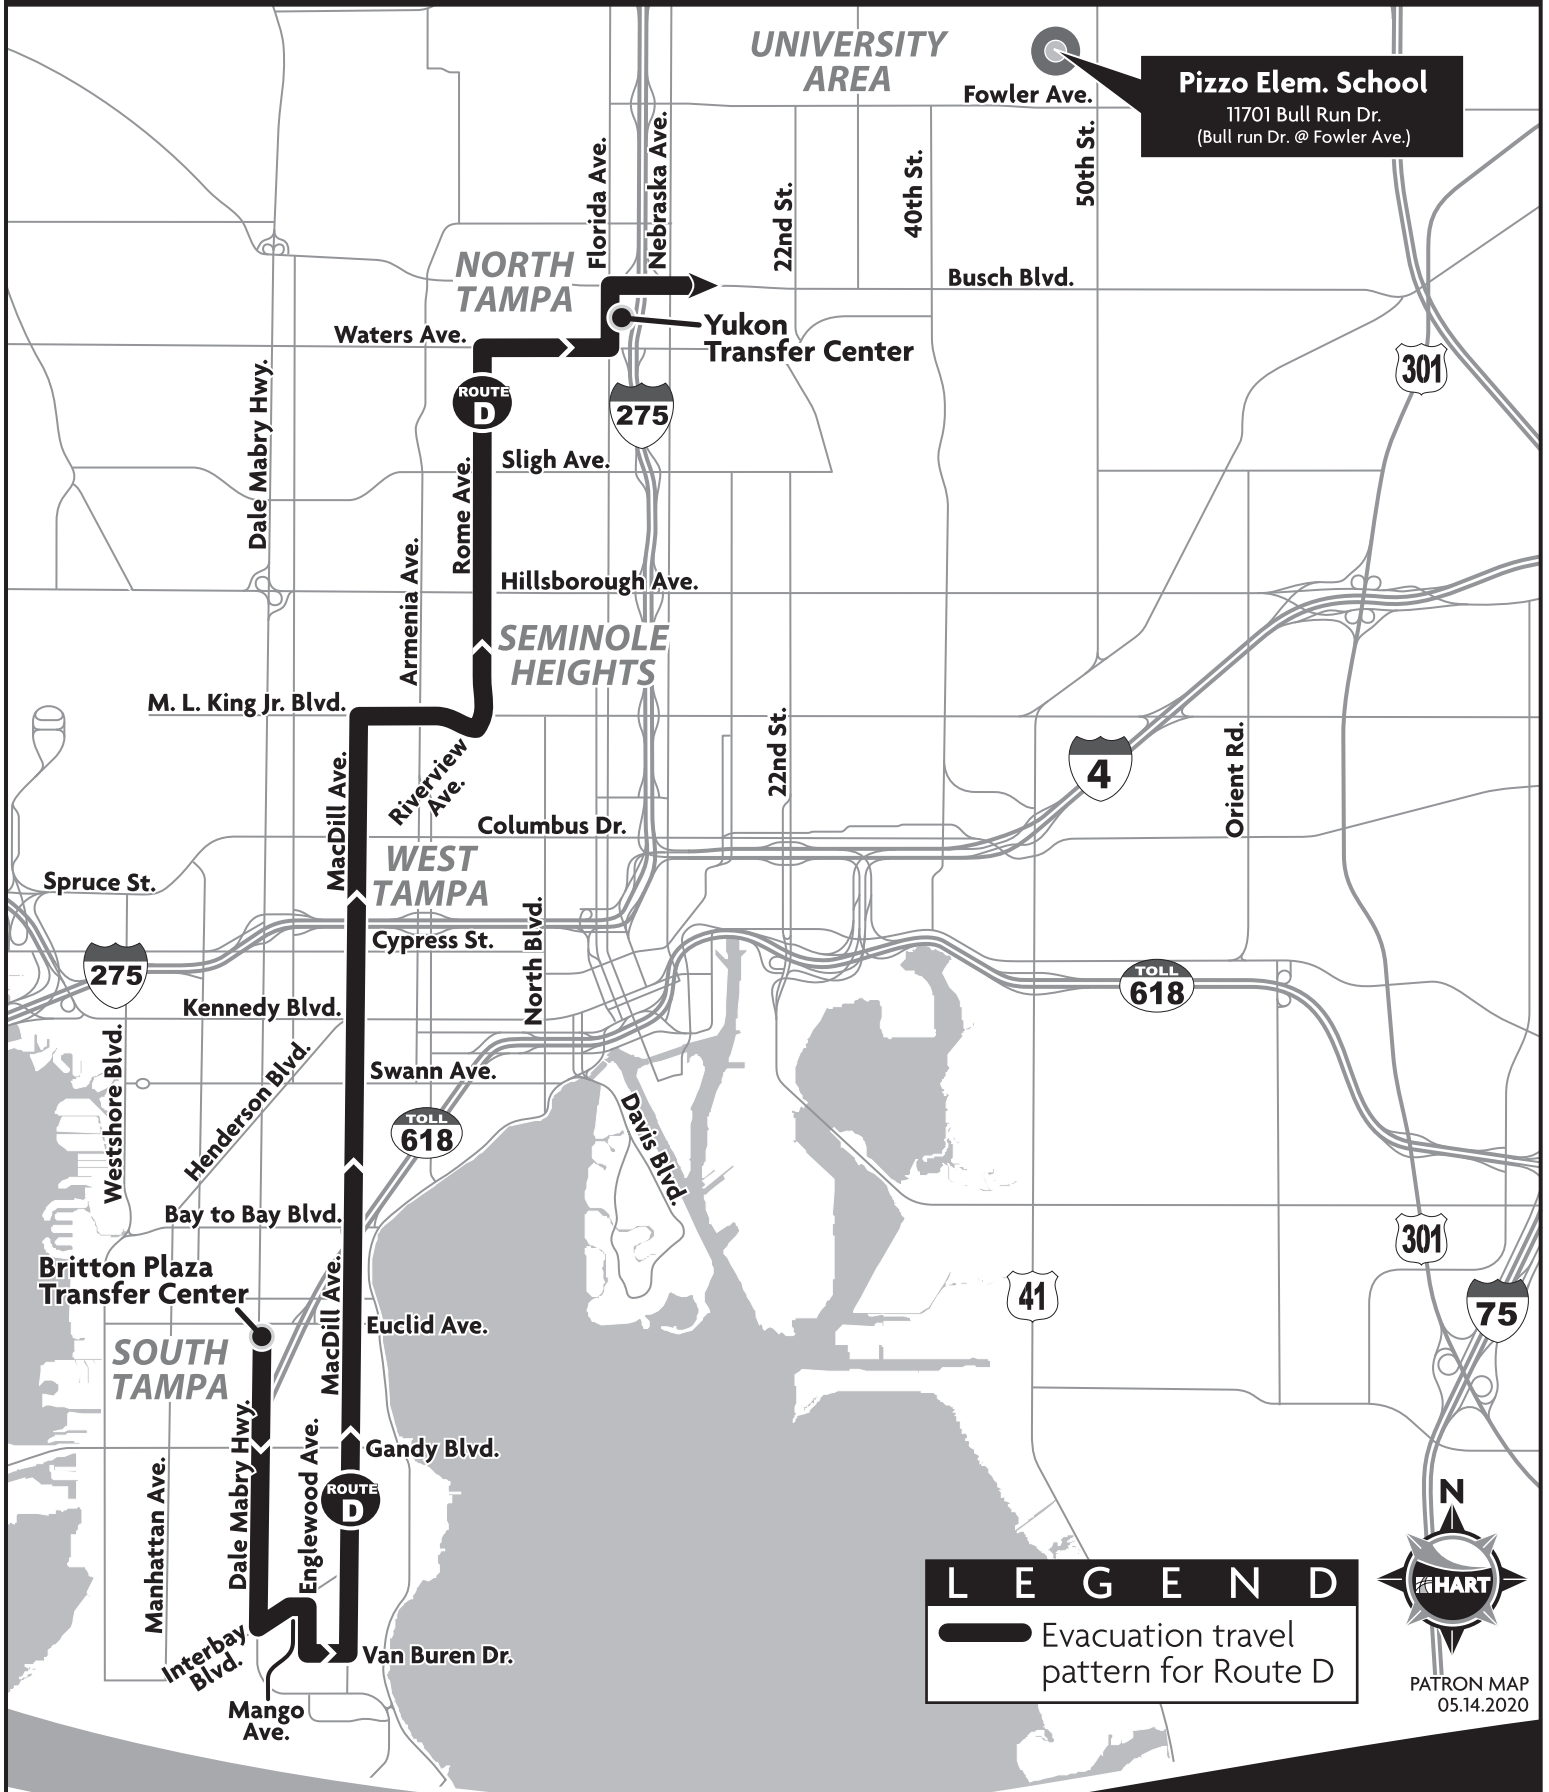

HART EVACUATION ROUTE "D"

Pizzo Elem. School
 11701 Bull Run Dr.
 (Bull run Dr. @ Fowler Ave.)

LEGEND

— Evacuation travel pattern for Route D

PATRON MAP
 05.14.2020