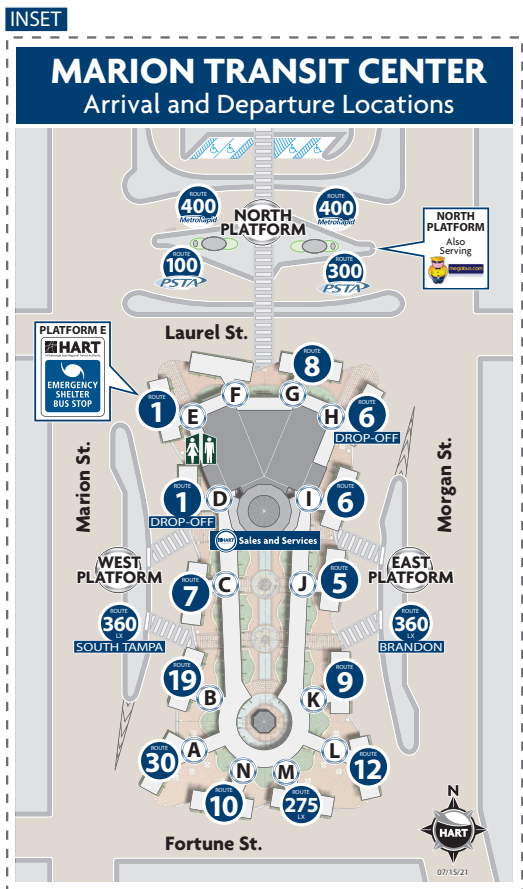

HART DOWNTOWN TAMPA MAP

LEGEND

HART SERVICE

- **HART Local Routes**
  Route & Stops *
- **HART Limited Express Routes**
  Route & Stops *
  * Please refer to Route Schedules
- **HART Marion Transit Center**
  Serving Routes: 1, 5, 6, 7, 8, 9, 10, 12, 19, 30, 275LX, 360LX, 400, 100X/300X (PSTA), MegaBus.

  All HART buses are wheelchair accessible and are equipped with bicycle racks.

TECO LINE STREETCAR SYSTEM

- **Route & Stops**
  Service every 15 minutes
- **FREE**
- **MON-THU** 7AM - 11 PM
- **FRI** 7 AM - 2 AM
- **SAT** 8:30 AM - 2 AM
- **SUN** 8:30 AM - 11 PM

ALTERNATIVE TRANSPORTATION

- **Pirate Water Taxi**
  Service/Stops/Direction of Travel
- **On Demand Stops** (Call for pickup)
- **Cross Bay Ferry**
  St. Pete - Tampa
  Seasonal Service
- **Union Station/Amtrak**
- **Greyhound Bus Station**
- **Parking**
- **Tampa Riverwalk**

POINTS OF INTEREST

- Visitor Information Center
- Amalie Arena
- Armature Works
- Boys & Girls Club
- Bro Bowl Skate Park
- Centennial Park
- Centro Ybor
- Cotanchobee Fort Brooke Park
- Cruise Terminal 2, 3 and 6
- Curtis Hixon Waterfront Park
- Florida Aquarium
- HCC Ybor City Campus
- Joe Chillura Courthouse Square
- Julian B. Lane Riverfront Park
- Lykes Gaslight Park
- MacDill Park
- Perry Harvey Sr. Park
- Plant Park
- Sparkman Wharf
- Tampa Convention Center
- Tampa General Hospital
- University of Tampa
- USF CAMLS
- USF Health
- Water Works Park

ARTS AND CULTURE

- American Victory Ship and Museum
- Florida Museum of Photographic Arts
- Glazer Children's Museum
- Henry B. Plant Museum
- John F. Germany Public Library
- Straz Center for the Performing Arts
- Tampa Bay History Center
- Tampa Firefighters Museum
- Tampa Museum of Art
- Tampa Police Museum
- Tampa Theatre
- Ybor City Museum

GOVERNMENT

- County Center
- Courthouse Annex
- Edgecomb Courthouse
- Gibbons U.S. District Courthouse
- Old City Hall/Municipal Office Building

Plan your trip and track your ride with

Google Maps
and
 OneBusAway Tampa

Download on the App Store | GET IT ON Google Play

HART
Hillsborough Area Regional Transit Authority

@ f t y e

GoHART.org
HARTinfo Line 813.254.4278

Effective July 15, 2021