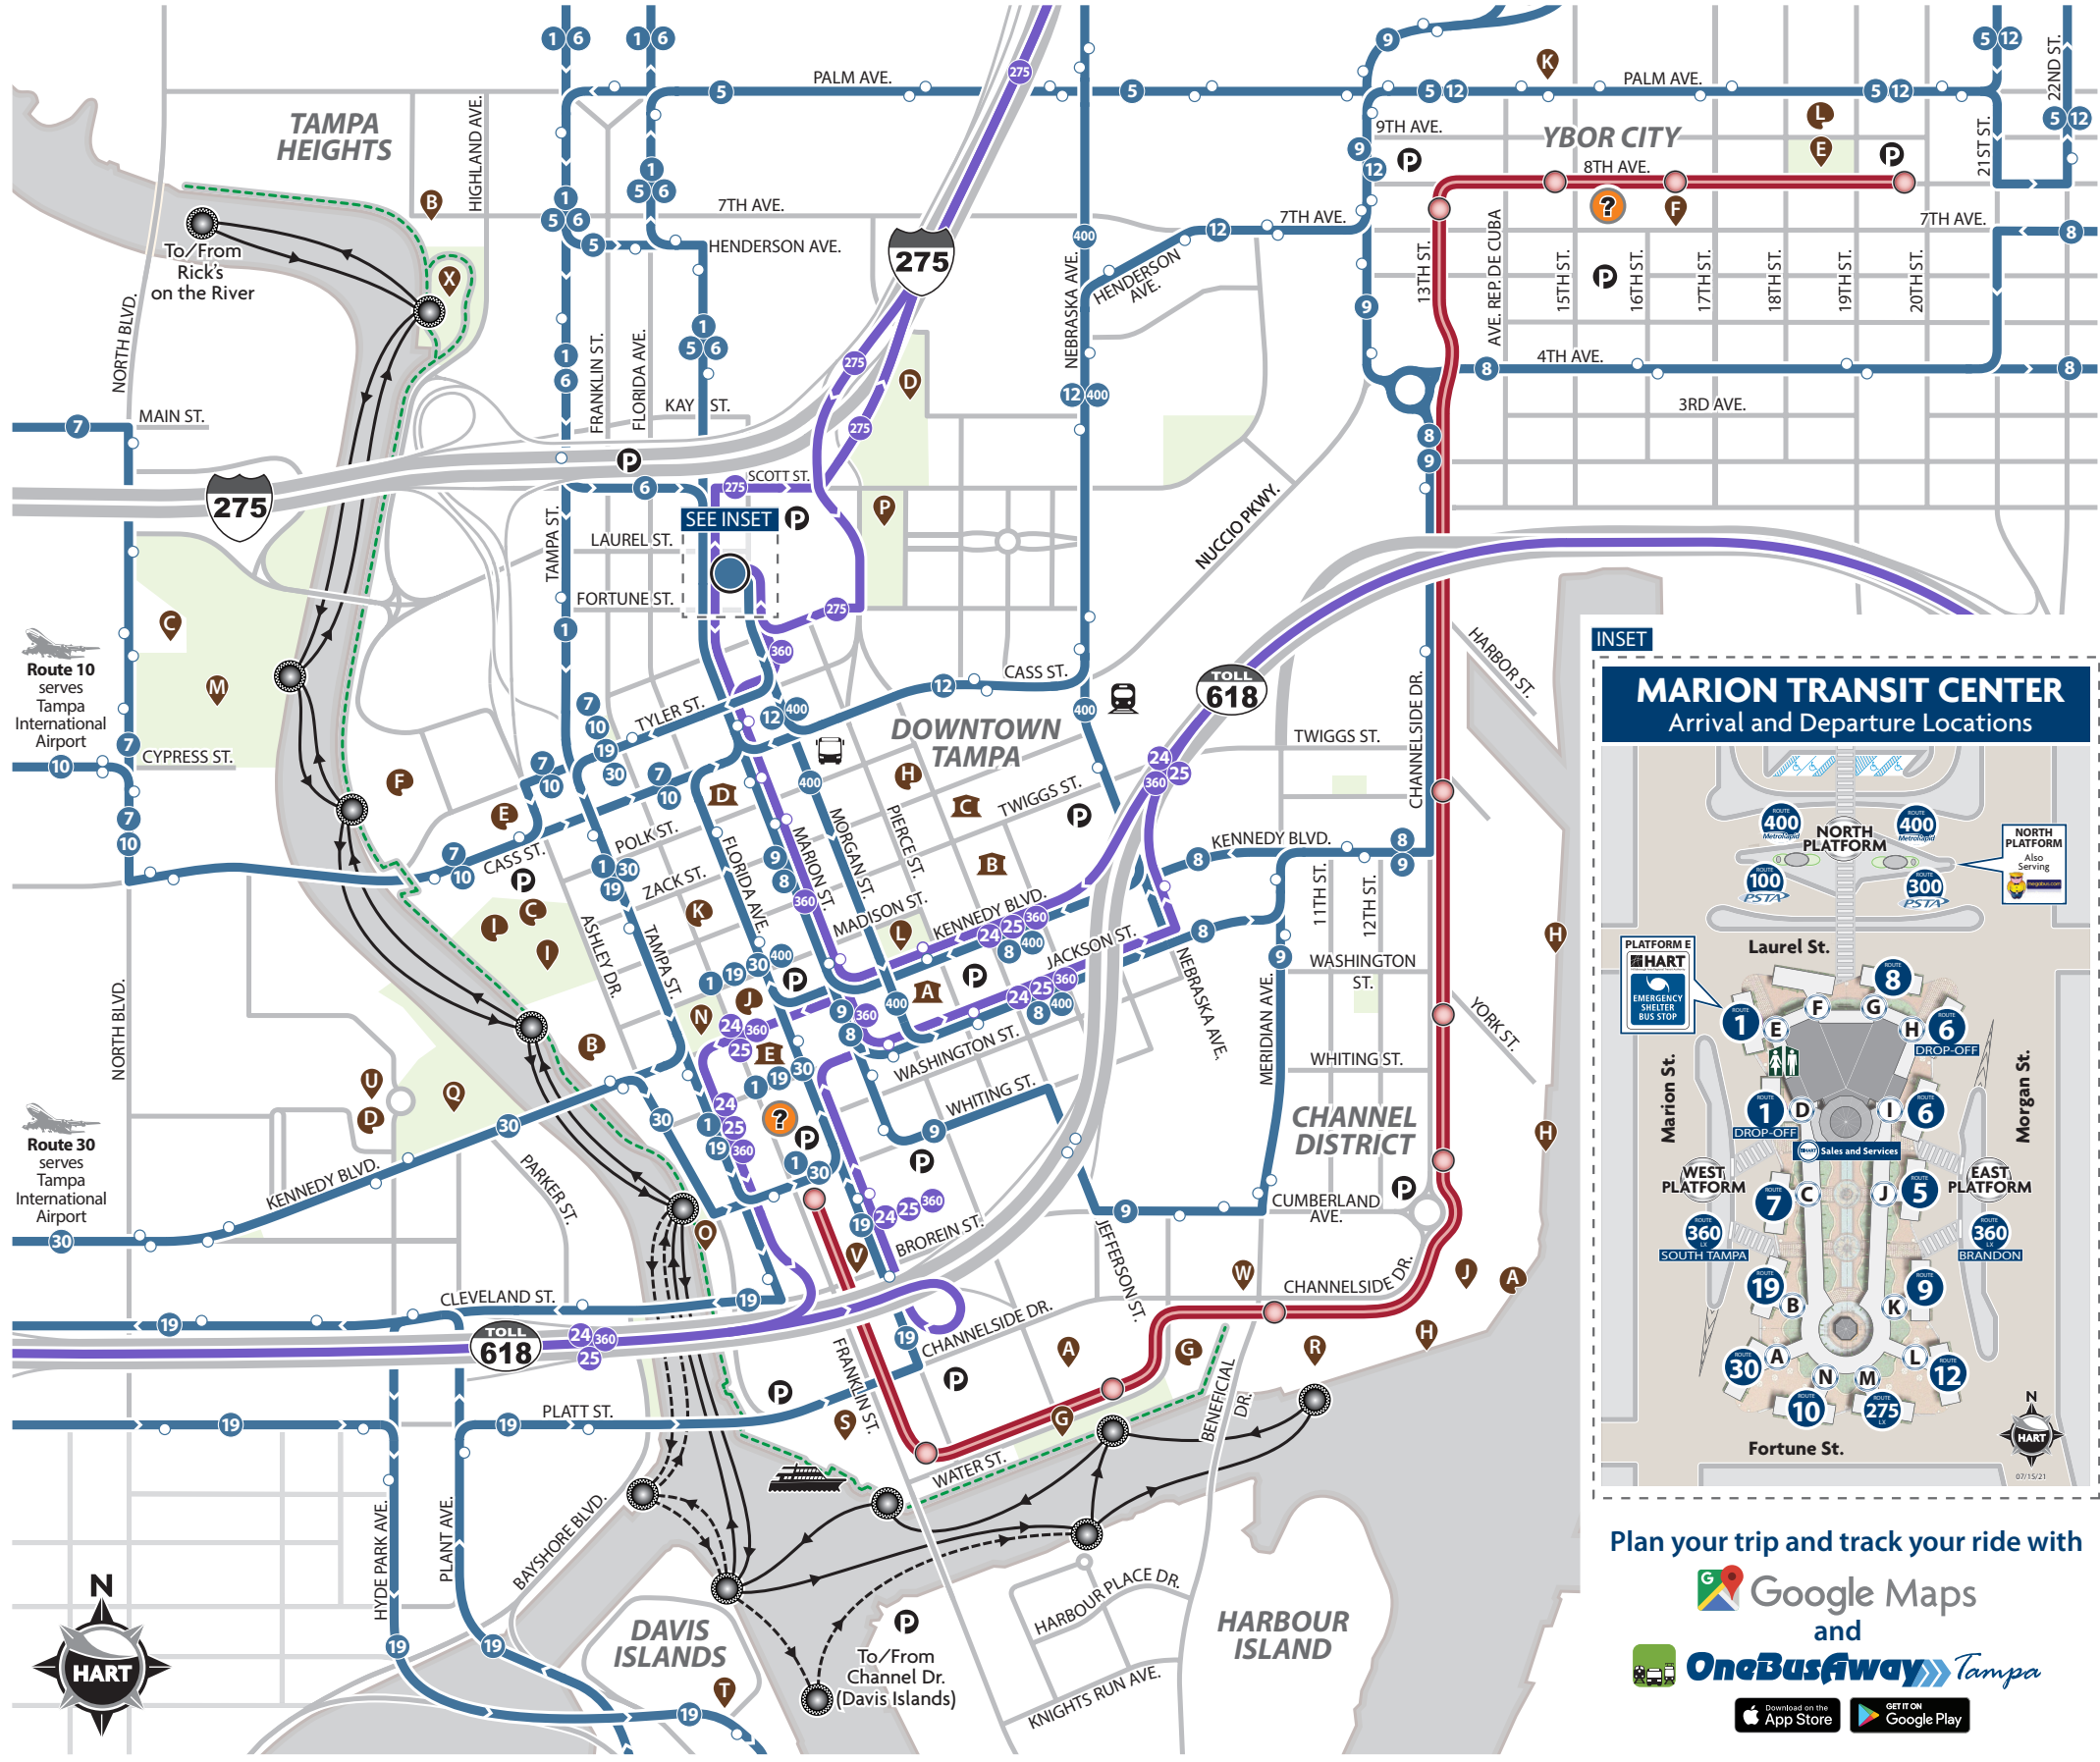

HART DOWNTOWN TAMPA MAP

LEGEND

HART SERVICE

- **HART Local Routes**
  Route & Stops *
- **HART Limited Express Routes**
  Route & Stops *
  * Please refer to Route Schedules
- **HART Marion Transit Center**
  Serving Routes: 1, 5, 6, 7, 8, 9, 10, 12, 19, 30, 275LX, 360LX, 400, 100X/300X (PSTA), MegaBus.

  All HART buses are wheelchair accessible and are equipped with bicycle racks.

TECO LINE STREETCAR SYSTEM

- **Route & Stops**
  Service every 15 minutes
- **FREE**
- **MON-THU** 7AM - 11 PM
- **FRI** 7 AM - 2 AM
- **SAT** 8:30 AM - 2 AM
- **SUN** 8:30 AM - 11 PM

ALTERNATIVE TRANSPORTATION

- **Pirate Water Taxi**
  Service/Stops/Direction of Travel
- **On Demand Stops** (Call for pickup)
- **Cross Bay Ferry**
  St. Pete - Tampa
  Seasonal Service
- **Union Station/Amtrak**
- **Greyhound Bus Station**
- **Parking**
- **Tampa Riverwalk**

POINTS OF INTEREST

- Visitor Information Center
- Amalie Arena
- Armature Works
- Boys & Girls Club
- Bro Bowl Skate Park
- Centennial Park
- Centro Ybor
- Cotanchobee Fort Brooke Park
- Cruise Terminal 2, 3 and 6
- Curtis Hixon Waterfront Park
- Florida Aquarium
- HCC Ybor City Campus
- Joe Chillura Courthouse Square
- Julian B. Lane Riverfront Park
- Lykes Gaslight Park
- MacDill Park
- Perry Harvey Sr. Park
- Plant Park
- Sparkman Wharf
- Tampa Convention Center
- Tampa General Hospital
- University of Tampa
- USF CAMLS
- USF Health
- Water Works Park

ARTS AND CULTURE

- American Victory Ship and Museum
- Florida Museum of Photographic Arts
- Glazer Children's Museum
- Henry B. Plant Museum
- John F. Germany Public Library
- Straz Center for the Performing Arts
- Tampa Bay History Center
- Tampa Firefighters Museum
- Tampa Museum of Art
- Tampa Police Museum
- Tampa Theatre
- Ybor City Museum

GOVERNMENT

- County Center
- Courthouse Annex
- Edgecomb Courthouse
- Gibbons U.S. District Courthouse
- Old City Hall/Municipal Office Building

Plan your trip and track your ride with

Google Maps
and
 OneBusAway Tampa

Download on the App Store | GET IT ON Google Play

HART
Hillsborough Area Regional Transit Authority

@ f t y e

GoHART.org
HARTinfo Line 813.254.4278

Effective July 15, 2021