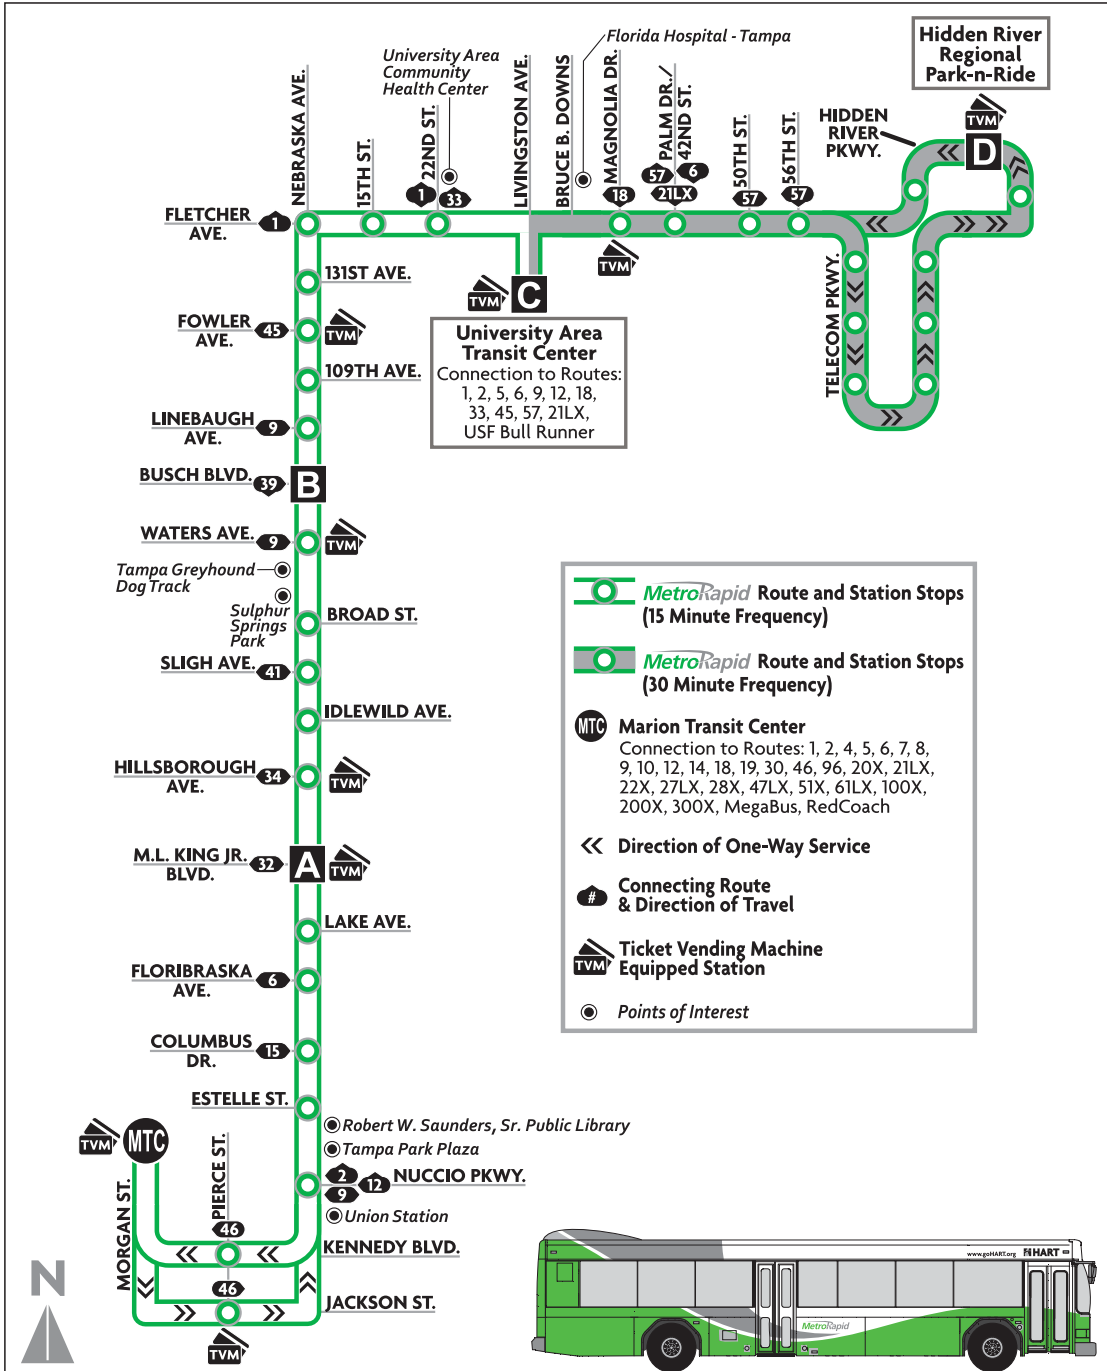

MetroRapid NEBRASKA AVE./ FLETCHER AVE.

Downtown Tampa to University Area Transit Center/ Hidden River Regional Park-n-Ride

Destinations: Marion Transit Center, City Hall, County Center, Hillsborough County District Courthouse, Union Station, Robert W. Saunders, Sr. Public Library, Tampa Park Plaza, Tampa Greyhound Dog Track, University Area Community Health Center, University Area Transit Center, USF Area, Hidden River Regional Park-n-Ride.

MONDAY - FRIDAY SCHEDULE

NORTHBOUND TO UATC/HIDDEN RIVER REGIONAL PARK-n-RIDE				
Marion Transit Center	Nebraska Ave. @ M.L. King Jr. Blvd.	Nebraska Ave. @ Busch Blvd.	University Area Transit Center	Hidden River Regional Park-n-Ride
 DEPARTS 5:00 AM * <div style="border: 1px solid black; padding: 2px; width: fit-content; margin: 5px auto;"> This stop is served every 15 minutes :15 :30 * :45 :00 * Past the Hour </div> 6:00 PM* 6:15 PM 6:30 PM* 6:45 PM	 5:14 AM * <div style="border: 1px solid black; padding: 2px; width: fit-content; margin: 5px auto;"> This stop is served every 15 minutes :29 :44 * :59 :14 * Past the Hour </div> 6:14 PM* 6:29 PM 6:44 PM* 6:59 PM	 5:27 AM * <div style="border: 1px solid black; padding: 2px; width: fit-content; margin: 5px auto;"> This stop is served every 15 minutes :42 :57 * :12 :27 * Past the Hour </div> 6:27 PM* 6:42 PM 6:57 PM* 7:12 PM	 ARRIVES 5:42 AM * <div style="border: 1px solid black; padding: 2px; width: fit-content; margin: 5px auto;"> This stop is served every 15 minutes :57 :12 * :27 :42 * Past the Hour </div> 6:42 PM* 6:57 PM 6:12 PM* 7:27 PM	 6:04 AM <div style="border: 1px solid black; padding: 2px; width: fit-content; margin: 5px auto;"> This stop is served every 30 minutes -- :34 -- :04 Past the Hour </div> 7:04 PM -- 7:34 PM --
* These trips serve Hidden River Park-n-Ride				