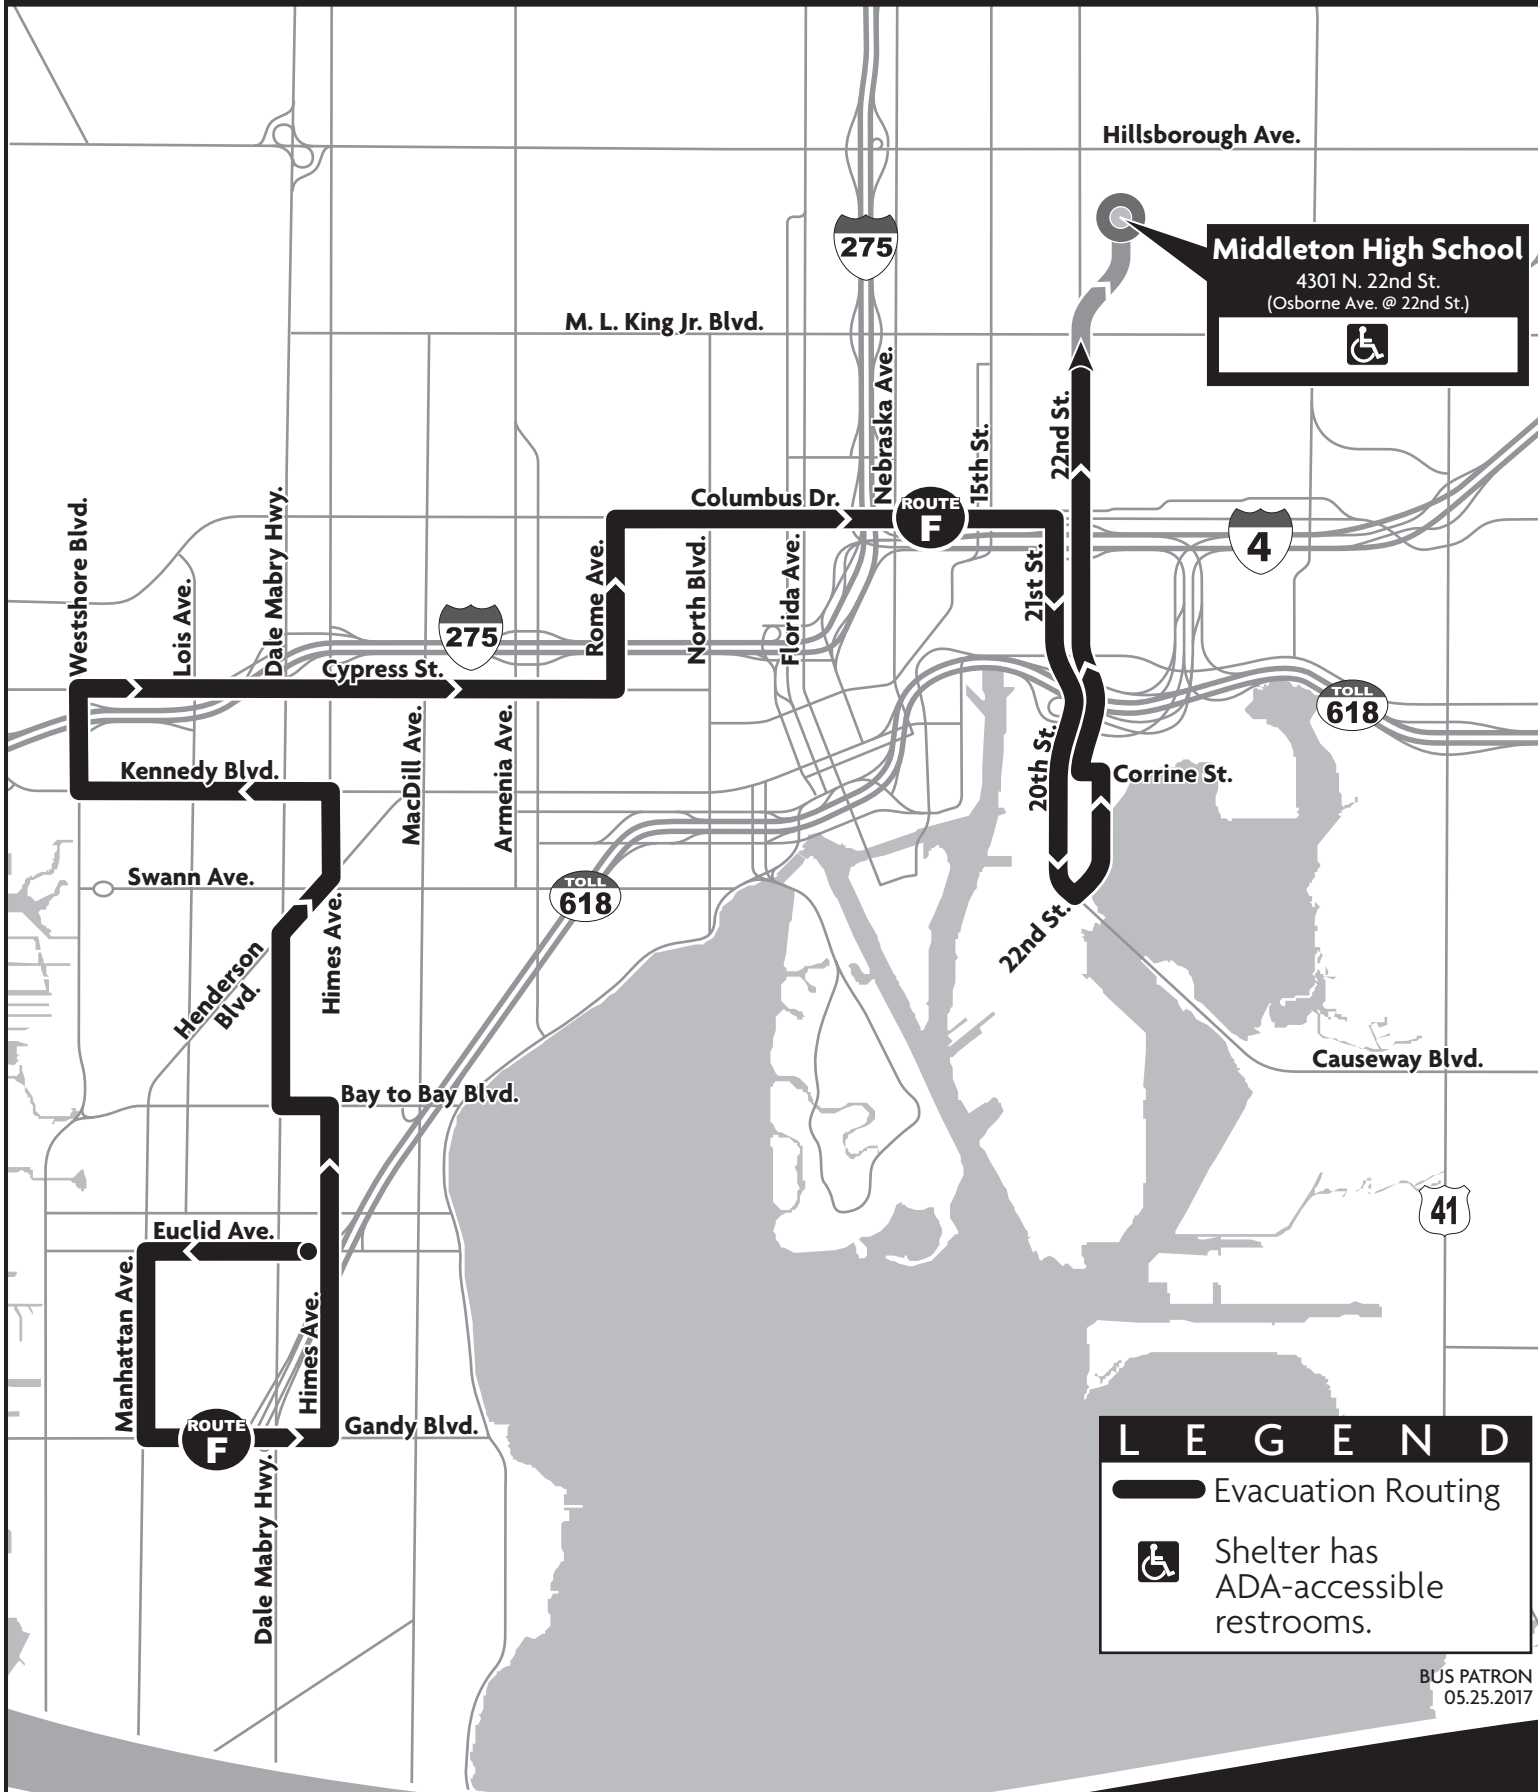

HART EVACUATION ROUTE "F"

Middleton High School
 4301 N. 22nd St.
 (Osborne Ave. @ 22nd St.)

LEGEND

- Evacuation Routing
- Shelter has ADA-accessible restrooms.

BUS PATRON
 05.25.2017