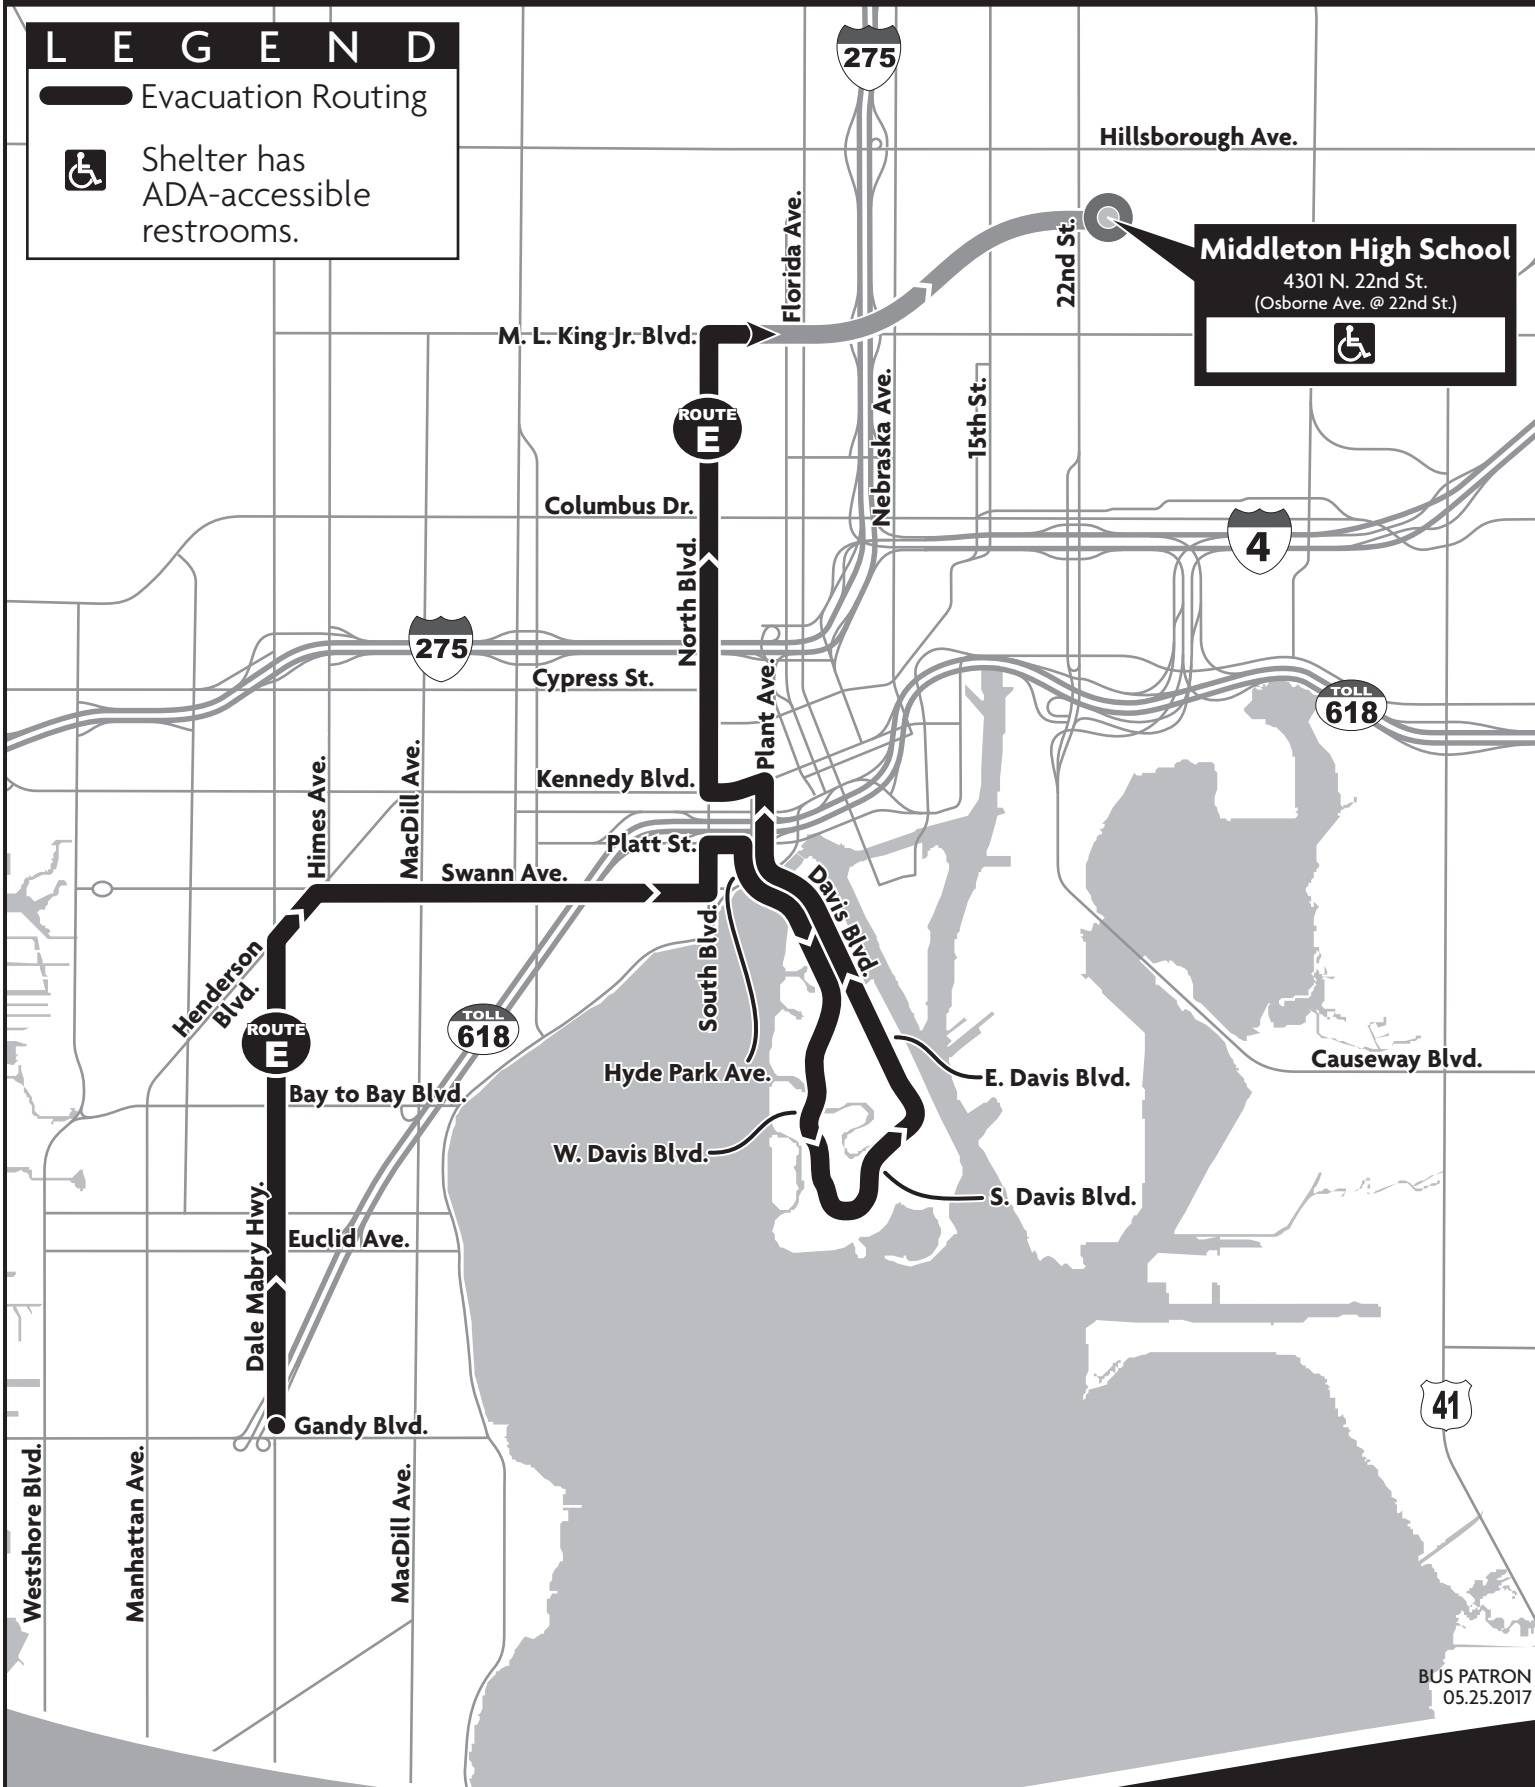

HART EVACUATION ROUTE "E"

LEGEND

 Evacuation Routing

 Shelter has ADA-accessible restrooms.

BUS PATRON
05.25.2017

Hillsborough Area Regional Transit Authority

www.goHART.org