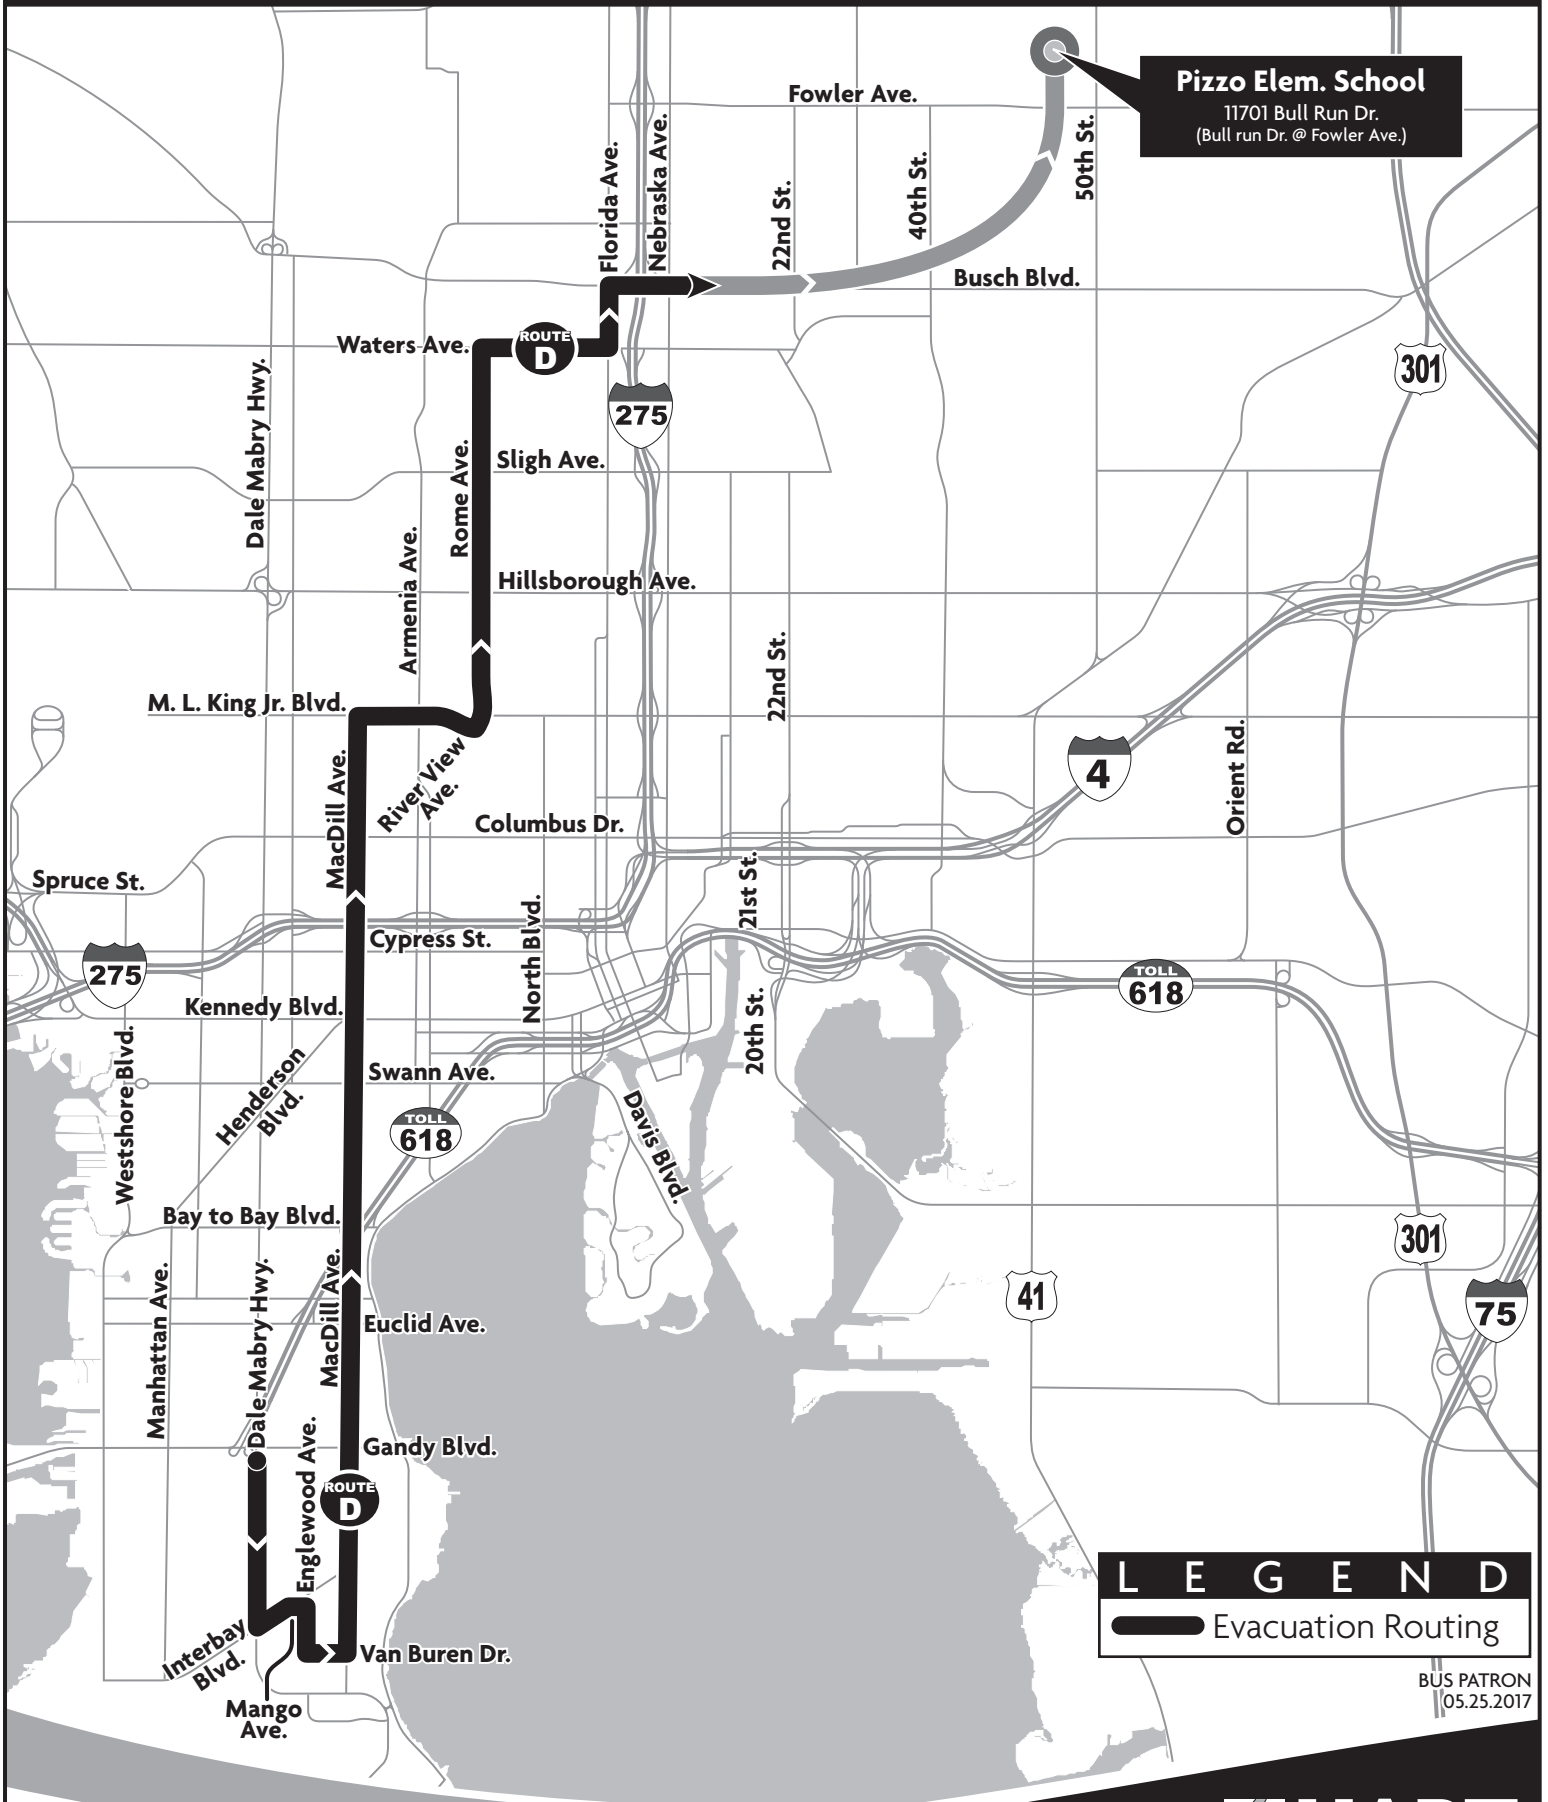

HART EVACUATION ROUTE "D"

Pizzo Elem. School
 11701 Bull Run Dr.
 (Bull run Dr. @ Fowler Ave.)

LEGEND
 — Evacuation Routing

BUS PATRON
 05.25.2017